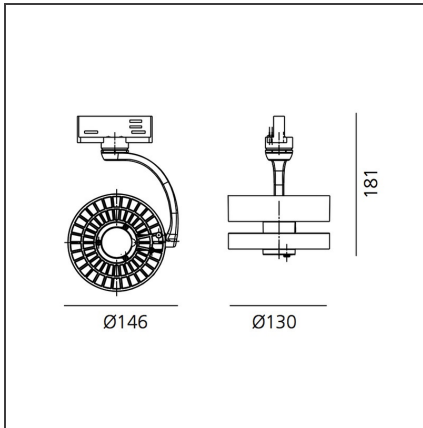

Cata Track Stable White - 30W - 4000K + Wide Optic

IP20  Dimmerable: 

DESIGN BY

Carlotta de Bevilacqua

DESCRIPTION

Interchangeable optical unit through a 'twist & lock' mechanism. Defined, concentrated light beams thanks to an innovative collimation system. 2 beam angles: 2x3,5°, 2x8°. Excellent quality of light: Cata Tuneable White: adjustable colour temperature from 2700K to 5700K CRI >93 (min.) Cata Stable White: available as warm white (3000K) and neutral white (4000K) – CRI=80 (min.). Rotation of 360°, tilt angle of +90°/-90° 2 installation options: with adaptor for 3-circuit track, or base plate for ceiling mounting. Ultra-flat power source (8mm height): DALI dimmable as standard, DALI8 interface hub for Tuneable White version. Materials : optic in transparent and metallic polycarbonate, heat sink in die-cast gloss aluminium, feeder/power supply in transparent polycarbonate, arm in die-cast gloss aluminium. Complies with standard EN60598-

TECHNICAL DRAWINGS

FEATURES

Article Code:	M057483 M057800	Material:	Aluminium, glass
Colour:	Polished aluminium	Series:	Indoor
Installation:	Track, Suspension, Ceiling		

DIMENSIONS

Height:	cm 18.1	Impact Resistance:	850°
Weight:	kg 0.7		
Inclination:	-90+90		
Rotation:	cm 360		