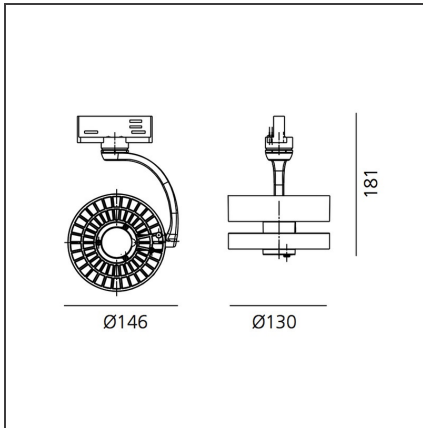

Cata Track Stable White - 30W - 3000K + Wide Optic

IP20  Dimmerable: 

DESIGN BY

Carlotta de Bevilacqua

DESCRIPTION

Interchangeable optical unit through a 'twist & lock' mechanism. Defined, concentrated light beams thanks to an innovative collimation system. 2 beam angles: 2x3,5°, 2x8°. Excellent quality of light: Cata Tuneable White: adjustable colour temperature from 2700K to 5700K CRI >93 (min.) Cata Stable White: available as warm white (3000K) and neutral white (4000K) – CRI=80 (min.). Rotation of 360°, tilt angle of +90°/-90° 2 installation options: with adaptor for 3-circuit track, or base plate for ceiling mounting. Ultra-flat power source (8mm height): DALI dimmable as standard, DALI8 interface hub for Tuneable White version. Materials : optic in transparent and metallic polycarbonate, heat sink in die-cast gloss aluminium, feeder/power supply in transparent polycarbonate, arm in die-cast gloss aluminium. Complies with standard EN60598-

TECHNICAL DRAWINGS

FEATURES

Article Code:	M057383 M057800	Material:	Aluminium, glass
Colour:	Polished aluminium	Series:	Indoor
Installation:	Track, Suspension, Ceiling		

DIMENSIONS

Height:	cm 18.1	Impact Resistance:	850°
Weight:	kg 0.7		
Inclination:	-90+90		
Rotation:	cm 360		