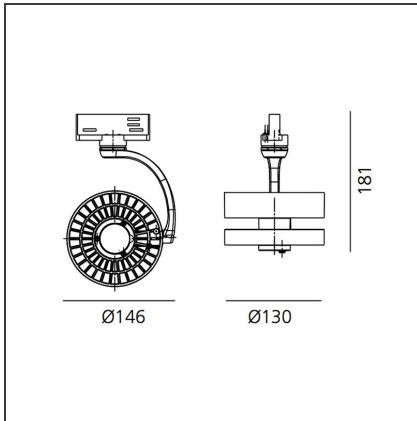

TECHNICAL DRAWINGS

FEATURES

Article Code:	M0569N83 M109700	Series:	Indoor
Colour:	Polished aluminium		
Installation:	Track, Suspension, Ceiling		

DIMENSIONS

Height:	cm 18.1
Weight:	kg 0.8
Base Diameter:	cm 13
Inclination:	-90+90
Rotation:	cm 360

INCLUDED SOURCES

Category:	LED	Color temperature (K):	4000K
Number:	1	Color Tolerance:	MacAdam 2SDCM
Watt:	22W	CRI:	90
Type:	0	Service Life:	L70(6K) 36000h
Class:	A		

LUMINAIRE

Watt:	22W	Delivered lumens output (lm):	1674lm
		CCT:	4000K
		Efficiency:	86%
		Efficacy:	76.11lm/W
		CRI:	90

Notes

If there is no DALI-SwitchDim bus, the luminaire can be dimmed using the button on the device