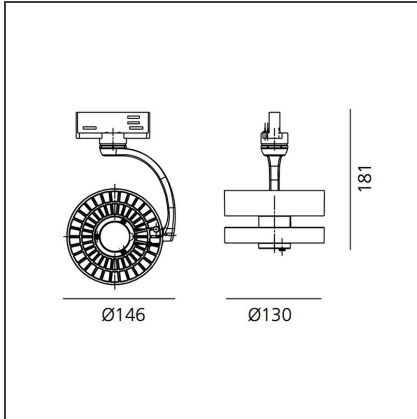

Cata TIR Track - 3000K + Lens Wall Washer

IP20  Dimmerable: 

DESIGN BY

Carlotta de Bevilacqua

DESCRIPTION

Interchangeable optical unit through a 'twist & lock' mechanism. Defined, concentrated light beams thanks to an innovative collimation system. 2 beam angles: 2x3,5°, 2x8°. Excellent quality of light: Cata Tuneable White: adjustable colour temperature from 2700K to 5700K CRI >93 (min.) Cata Stable White: available as warm white (3000K) and neutral white (4000K) – CRI=80 (min.). Rotation of 360°, tilt angle of +90°/-90° 2 installation options: with adaptor for 3-circuit track, or base plate for ceiling mounting. Ultra-flat power source (8mm height): DALI dimmable as standard, DALI8 interface hub for Tuneable White version. Materials : optic in transparent and metallic polycarbonate, heat sink in die-cast gloss aluminium, feeder/power supply in transparent polycarbonate, arm in die-cast gloss aluminium. Complies with standard EN60598-

TECHNICAL DRAWINGS

FEATURES

| | | | |
|----------------------|----------------------------|----------------|--------|
| Article Code: | M0569W83 M109900 | Series: | Indoor |
| Colour: | Polished aluminium | | |
| Installation: | Track, Suspension, Ceiling | | |

DIMENSIONS

| | |
|-----------------------|---------|
| Height: | cm 18.1 |
| Weight: | kg 0.8 |
| Base Diameter: | cm 13 |
| Inclination: | -90+90 |
| Rotation: | cm 360 |

INCLUDED SOURCES

| | | | |
|------------------|-----|-------------------------------|----------------|
| Category: | LED | Color temperature (K): | 3000K |
| Number: | 1 | Color Tolerance: | MacAdam 2SDCM |
| Watt: | 22W | CRI: | 90 |
| Type: | 0 | Service Life: | L70(6K) 36000h |
| Class: | A | | |