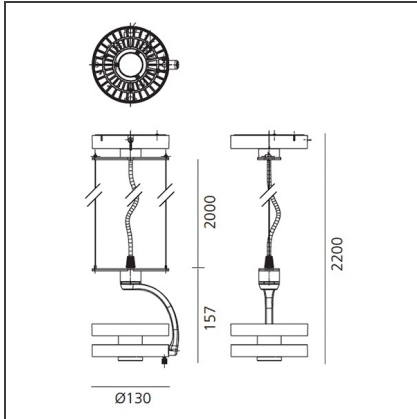

TECHNICAL DRAWINGS

FEATURES

Article Code:	M0671N81 M109900	Series:	Indoor
Colour:	Polished aluminium		
Installation:	Track, Suspension, Ceiling		

DIMENSIONS

Height:	cm 15.7
Weight:	kg 0.8
Base Diameter:	cm 13
Inclination:	-90+90
Rotation:	cm 360
Max Height from ceiling:	cm 2,000

INCLUDED SOURCES

Category:	LED	Color temperature (K):	4000K
Number:	1	Color Tolerance:	MacAdam 2SDCM
Watt:	22W	CRI:	90
Type:	0	Service Life:	L70(6K) 36000h
Class:	A		

LUMINAIRE

Watt:	22W	Delivered lumens output (lm):	1734lm
		CCT:	4000K
		Efficiency:	89%
		Efficacy:	78.80lm/W
		CRI:	90

Notes

If there is no DALI-SwitchDim bus, the luminaire can be dimmed using the button on the device