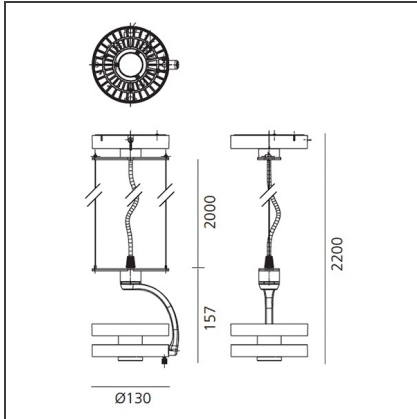

TECHNICAL DRAWINGS

FEATURES

Article Code:	M0671N81 M109500	Series:	Indoor
Colour:	Polished aluminium		
Installation:	Track, Suspension, Ceiling		

DIMENSIONS

Height:	cm 15.7
Weight:	kg 0.8
Base Diameter:	cm 13
Inclination:	-90+90
Rotation:	cm 360
Max Height from ceiling:	cm 2,000

INCLUDED SOURCES

Category:	LED	Color temperature (K):	4000K
Number:	1	Color Tolerance:	MacAdam 2SDCM
Watt:	22W	CRI:	90
Type:	0	Service Life:	L70(6K) 36000h
Class:	A		

LUMINAIRE

Watt:	22W	Delivered lumens output (lm):	1551lm
		CCT:	4000K
		Efficiency:	80%
		Efficacy:	70.51lm/W
		CRI:	90

Notes

If there is no DALI-SwitchDim bus, the luminaire can be dimmed using the button on the device