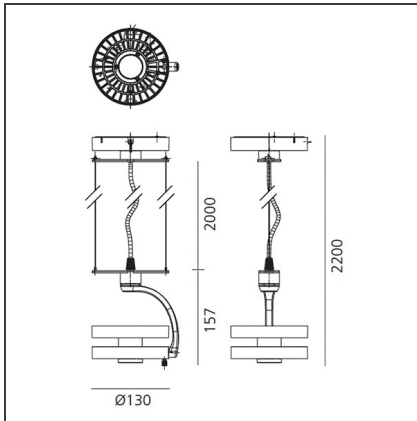

Cata TIR Suspension - 4000K + Lens 16°

IP20  Dimmerable: 

DESIGN BY

Carlotta de Bevilacqua

DESCRIPTION

Interchangeable optical unit through a 'twist & lock' mechanism. Defined, concentrated light beams thanks to an innovative collimation system. 2 beam angles: 2x3,5°, 2x8°. Excellent quality of light: Cata Tuneable White: adjustable colour temperature from 2700K to 5700K CRI >93 (min.) Cata Stable White: available as warm white (3000K) and neutral white (4000K) – CRI=80 (min.). Rotation of 360°, tilt angle of +90°/-90° 2 installation options: with adaptor for 3-circuit track, or base plate for ceiling mounting. Ultra-flat power source (8mm height): DALI dimmable as standard, DALI8 interface hub for Tuneable White version. Materials : optic in transparent and metallic polycarbonate, heat sink in die-cast gloss aluminium, feeder/power supply in transparent polycarbonate, arm in die-cast gloss aluminium. Complies with standard EN60598-

TECHNICAL DRAWINGS

FEATURES

| | | | |
|----------------------|----------------------------|----------------|--------|
| Article Code: | M0671N81 M109600 | Series: | Indoor |
| Colour: | Polished aluminium | | |
| Installation: | Track, Suspension, Ceiling | | |

DIMENSIONS

| | |
|---------------------------------|----------|
| Height: | cm 15.7 |
| Weight: | kg 0.8 |
| Base Diameter: | cm 13 |
| Inclination: | -90+90 |
| Rotation: | cm 360 |
| Max Height from ceiling: | cm 2,000 |