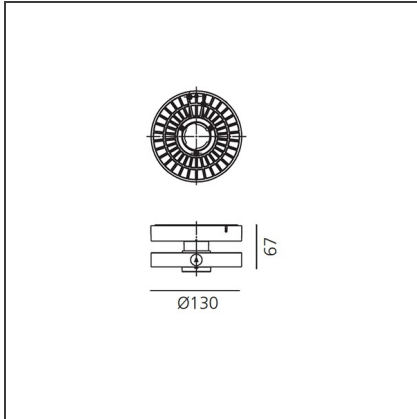

Cata TIR Ceiling Fix - 4000K + Lens Wall Washer

IP20  Dimmerable: 

DESIGN BY

Carlotta de Bevilacqua

DESCRIPTION

Interchangeable optical unit through a 'twist & lock' mechanism. Defined, concentrated light beams thanks to an innovative collimation system. 2 beam angles: 2x3,5°, 2x8°. Excellent quality of light: Cata Tuneable White: adjustable colour temperature from 2700K to 5700K CRI >93 (min.) Cata Stable White: available as warm white (3000K) and neutral white (4000K) – CRI=80 (min.). Rotation of 360°, tilt angle of +90°/-90° 2 installation options: with adaptor for 3-circuit track, or base plate for ceiling mounting. Ultra-flat power source (8mm height): DALI dimmable as standard, DALI8 interface hub for Tuneable White version. Materials : optic in transparent and metallic polycarbonate, heat sink in die-cast gloss aluminium, feeder/power supply in transparent polycarbonate, arm in die-cast gloss aluminium. Complies with standard EN60598-

TECHNICAL DRAWINGS

FEATURES

| | | | |
|----------------------|----------------------------|----------------|--------|
| Article Code: | M0676N81 M109900 | Series: | Indoor |
| Colour: | Polished aluminium | | |
| Installation: | Track, Suspension, Ceiling | | |

DIMENSIONS

| | |
|-----------------------|--------|
| Height: | cm 6.7 |
| Weight: | kg 0.8 |
| Base Diameter: | cm 13 |
| Inclination: | -90+90 |

INCLUDED SOURCES

| | | | |
|------------------|-----|-------------------------------|----------------|
| Category: | LED | Color temperature (K): | 4000K |
| Number: | 1 | Color Tolerance: | MacAdam 2SDCM |
| Watt: | 22W | CRI: | 90 |
| Type: | 0 | Service Life: | L70(6K) 36000h |
| Class: | A | | |