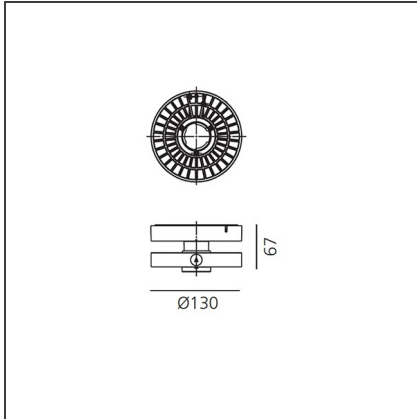

TECHNICAL DRAWINGS

FEATURES

Article Code:	M0676W81 M109800	Series:	Indoor
Colour:	Polished aluminium		
Installation:	Track, Suspension, Ceiling		

DIMENSIONS

Height:	cm 6.7
Weight:	kg 0.8
Base Diameter:	cm 13
Inclination:	-90+90
Rotation:	cm 360

INCLUDED SOURCES

Category:	LED	Color temperature (K):	3000K
Number:	1	Color Tolerance:	MacAdam 2SDCM
Watt:	22W	CRI:	90
Type:	0	Service Life:	L70(6K) 36000h
Class:	A		

LUMINAIRE

Watt:	22W	Delivered lumens output (lm):	1663lm
		CCT:	3000K
		Efficiency:	92%
		Efficacy:	75.58lm/W
		CRI:	90

Notes

If there is no DALI-SwitchDim bus, the luminaire can be dimmed using the button on the device