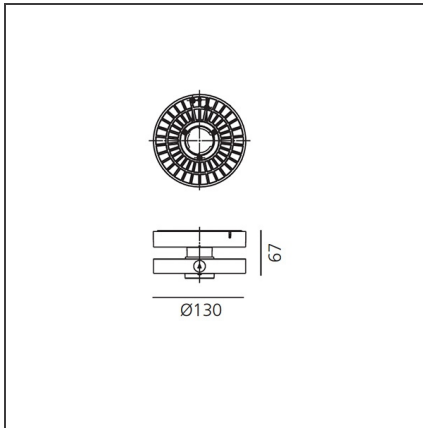

Cata Ceiling Fix Stable White - 30W - 3000K + Wide Optic

IP20  Dimmerable: 

DESIGN BY

Carlotta de Bevilacqua

DESCRIPTION

Interchangeable optical unit through a 'twist & lock' mechanism. Defined, concentrated light beams thanks to an innovative collimation system. 2 beam angles: 2x3,5°, 2x8°. Excellent quality of light: Cata Tuneable White: adjustable colour temperature from 2700K to 5700K CRI >93 (min.) Cata Stable White: available as warm white (3000K) and neutral white (4000K) – CRI=80 (min.). Rotation of 360°, tilt angle of +90°/-90° 2 installation options: with adaptor for 3-circuit track, or base plate for ceiling mounting. Ultra-flat power source (8mm height): DALI dimmable as standard, DALI8 interface hub for Tuneable White version. Materials : optic in transparent and metallic polycarbonate, heat sink in die-cast gloss aluminium, feeder/power supply in transparent polycarbonate, arm in die-cast gloss aluminium. Complies with standard EN60598-

TECHNICAL DRAWINGS

FEATURES

Article Code:	M0677W81 M057800	Material:	Aluminium, glass
Colour:	Polished aluminium	Series:	Indoor
Installation:	Track, Suspension, Ceiling		

DIMENSIONS

Height:	cm 6.7	Impact Resistance:	850°
Weight:	kg 0.7		
Inclination:	-90+90		
Rotation:	cm 360		