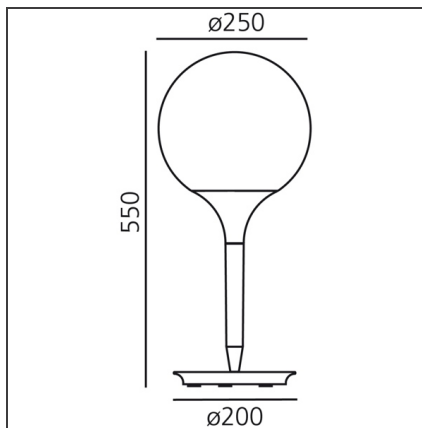

Castore table 25

IP20    

TECHNICAL DRAWINGS

DESIGN BY

Michele De Lucchi, Huub Ubbens

DESCRIPTION

The spherical diffuser design is enhanced by a removable-fitting and tapering luminous stem, that makes the transition from the strong diffuser light to the blind lamp structure area gentle. Base in zamac, stem in thermoplastic resin, blown glass diffuser.

FEATURES

Article Code:	1050010A	Material:	Zamak, polycarbonate, blown glass
Colour:	White	Series:	Design
Installation:	Table	Area contract:	Hospitality, Retail, Residential
Environment:	Indoor	Emission:	Diffused

DIMENSIONS

Height:	cm 55	Impact Resistance:	N/D
Base Diameter:	cm 20	Glow Wire Test:	750

NOT INCLUDED SOURCES

Category:	HALO	Color temperature (K):	3000 K
Number:	1	Class:	A
Watt:	77 W		
Socket:	E27		

ALTERNATIVE SOURCES

Category:	LED
Number:	1
Watt:	15W
Type:	2
Socket:	E27
Class:	A

LUMINAIRE

Watt:	77W	Delivered lumens output (lm):	1065lm
Voltage:	220V-240V	CCT:	3000K
		Efficiency:	81%
		Efficacy:	14lm/W

Notes

Touch dimmer button on the lamp base for the storage of the latest light intensity set-up or the use of a local or remote control (controlled socket). Available in four sizes.