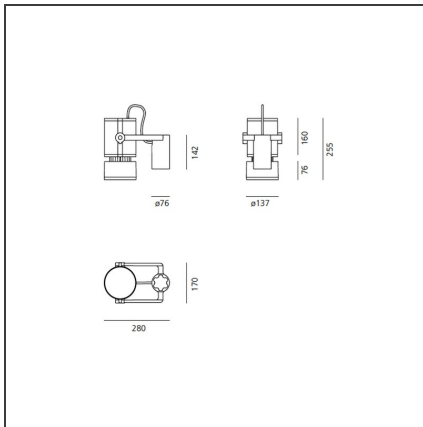

Cariddi 30 Pole

IP65 

DESIGN BY

Ernesto Gismondi

TECHNICAL DRAWINGS

FEATURES

Article Code:	T419800W00	Material:	Aluminum, tempered glass, methacrylate
Installation:	Pole	Series:	Outdoor

DIMENSIONS

Length:	cm 28	Impact Resistance:	IK07
Width:	cm 16.9	Glow Wire Test:	850
Height:	cm 25.5		
Base Diameter:	cm 7.6		

INCLUDED SOURCES

Category:	LED	Color temperature (K):	3000K
Number:	1	CRI:	80
Watt:	24W		
Type:	0		
Class:	A		