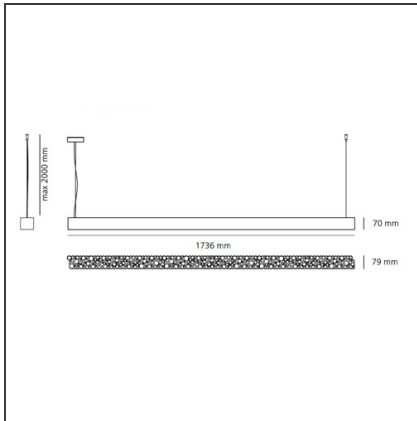

TECHNICAL DRAWINGS

FEATURES

Article Code:	2015010A	Material:	Technopolymer, aluminium
Colour:	White	Series:	Design, 2018 Artemide Collection
Installation:	Ceiling, Suspension		
Environment:	Indoor		

DIMENSIONS

Length:	cm 173
Width:	cm 7.9
Height:	cm 7
Max Height from ceiling:	cm 200

INCLUDED SOURCES

Category:	LED	Color temperature (K):	3000K
Number:	1	CRI:	90
Watt:	58,3W	Efficacy:	123lm/W
Delivered lumens output (lm):	7200lm	Service Life:	50000-L70
Type:	0		
Class:	A		

LUMINAIRE

Watt:	69W	Delivered lumens output (lm):	3960lm
		CCT:	3000K
		Efficiency:	55%
		Efficacy:	57lm/W
		CRI:	90
		Dimmable Typology:	Push

Notes

Uniform and diffuse light suitable for workplaces UGR<19