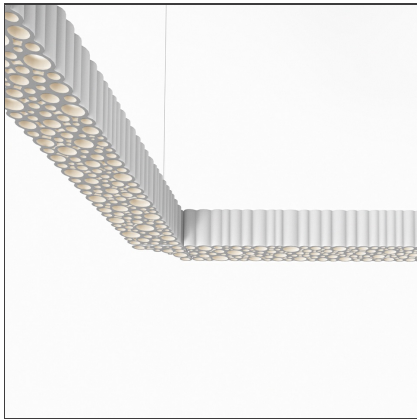

# Calipso Linear System 180 Suspension

IP20  Dimmerable: 

## FEATURES

|                      |                     |                  |                                  |
|----------------------|---------------------|------------------|----------------------------------|
| <b>Article Code:</b> | 2015010A            | <b>Material:</b> | Technopolymer, aluminium         |
| <b>Colour:</b>       | White               | <b>Series:</b>   | Design, 2018 Artemide Collection |
| <b>Installation:</b> | Ceiling, Suspension |                  |                                  |
| <b>Environment:</b>  | Indoor              |                  |                                  |