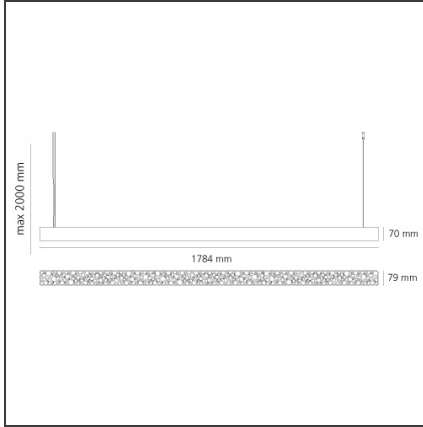

TECHNICAL DRAWINGS

FEATURES

Article Code:	0224010A	Material:	Technopolymer, aluminium
Colour:	White	Series:	Design, 2018 Artemide Collection
Installation:	Suspension, Ceiling		
Environment:	Indoor		

DIMENSIONS

Length:	cm 178
Width:	cm 7.9
Height:	cm 7
Max Height from ceiling:	cm 200

INCLUDED SOURCES

Category:	LED	Color temperature (K):	3000K
Number:	1	CRI:	90
Watt:	58,3W	Efficacy:	123lm/W
Delivered lumens output (lm):	7200lm	Service Life:	50000-L70
Type:	0		
Class:	A		

LUMINAIRE

Watt:	69W	Delivered lumens output (lm):	3960lm
		CCT:	3000K
		Efficiency:	55%
		Efficacy:	57lm/W
		CRI:	90
		Dimmable Typology:	Push