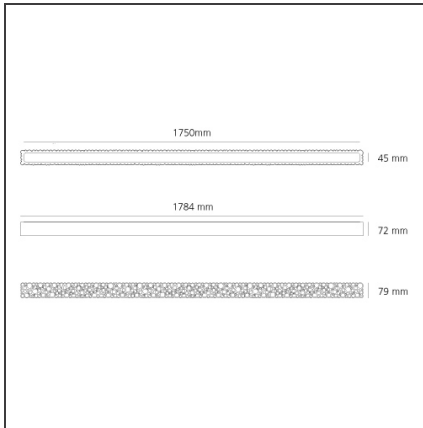

Calipso Linear stand alone 180 Ceiling

IP20  Dimmerable: 

DESIGN BY

Neil Poulton

TECHNICAL DRAWINGS

FEATURES

Article Code:	0221010A	Material:	Technopolymer, aluminium
Colour:	White	Series:	Design, 2018 Artemide Collection
Installation:	Suspension, Ceiling		
Environment:	Indoor		

DIMENSIONS

Length:	cm 175	Max Extension Length:	cm 178
Width:	cm 7.9		
Height:	cm 7.2		

INCLUDED SOURCES

Category:	LED	Color temperature (K):	3000K
Number:	1	CRI:	90
Watt:	58,3W	Efficacy:	123lm/W
Delivered lumens output (lm):	7200lm	Service Life:	50000-L70
Type:	0		
Class:	A		

LUMINAIRE

Watt:	69W	Delivered lumens output (lm):	3960lm
		CCT:	3000K
		Efficiency:	55%
		Efficacy:	57lm/W
		CRI:	90
		Dimmable Typology:	Push