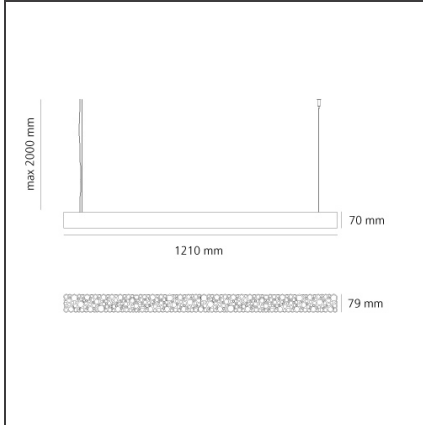

Calipso Linear stand alone 120 Suspension

IP20  Dimmerable: 

DESIGN BY

Neil Poulton

TECHNICAL DRAWINGS

FEATURES

Article Code:	0223010A	Material:	Technopolymer, aluminium
Colour:	White	Series:	Design, 2018 Artemide Collection
Installation:	Suspension, Ceiling		
Environment:	Indoor		

DIMENSIONS

Length:	cm 121
Width:	cm 7.9
Height:	cm 7
Max Height from ceiling:	cm 200

INCLUDED SOURCES

Category:	LED	Color temperature (K):	3000K
Number:	1	CRI:	90
Watt:	39W	Efficacy:	123lm/W
Delivered lumens output (lm):	4800lm	Service Life:	50000-L70
Type:	0		
Class:	A		

LUMINAIRE

Watt:	46W	Delivered lumens output (lm):	2640lm
		CCT:	3000K
		Efficiency:	55%
		Efficacy:	57lm/W
		CRI:	90
		Dimmable Typology:	Push