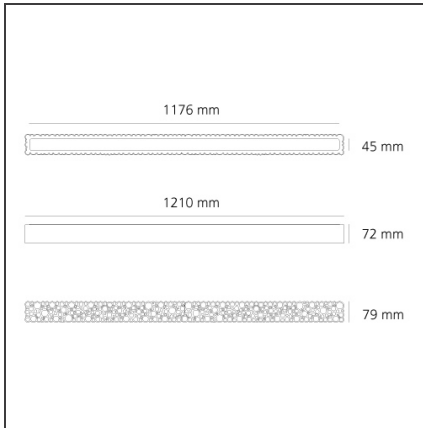

TECHNICAL DRAWINGS

FEATURES

Article Code:	0220010A	Material:	Technopolymer, aluminium
Colour:	White	Series:	Design, 2018 Artemide Collection
Installation:	Suspension, Ceiling		
Environment:	Indoor		

DIMENSIONS

Length:	cm 117	Max Extension Length:	cm 121
Width:	cm 7.9		
Height:	cm 7.2		

INCLUDED SOURCES

Category:	LED	Color temperature (K):	3000K
Number:	1	CRI:	90
Watt:	39W	Efficacy:	123lm/W
Delivered lumens output (lm):	4800lm	Service Life:	50000-L70
Type:	0		
Class:	A		

LUMINAIRE

Watt:	46W	Delivered lumens output (lm):	2640lm
		CCT:	3000K
		Efficiency:	55%
		Efficacy:	57lm/W
		CRI:	90
		Dimmable Typology:	Push