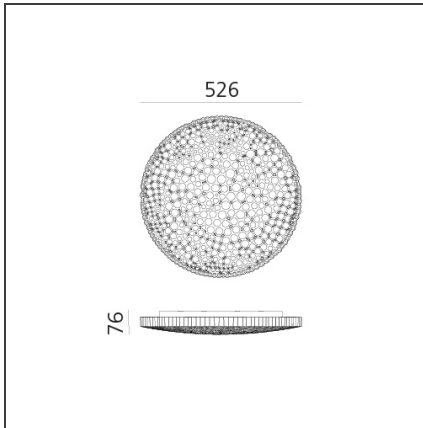

Calipso 3000K - App Compatible

IP20 Dimmerable:

DESIGN BY

Neil Poulton

DESCRIPTION

The unique honeycomb grill of Calipso was generated by feeding a photo of the moon into an image-based algorithm found on a seemingly extinct computer. The resulting fractal shape, an impure geometry that displays the irregular beauty of nature, is built from an organic honeycomb of different diameter tubes, seemingly arranged in a random geometry. This honeycomb characterizes the lamp both aesthetically and optically - not only is it visually pleasing, but it also provides an even and comfortable light emission. The result is a highly emotional lighting object that joins together optical and aesthetic intelligence. A product positioned perfectly half-way between home and professional use, Calipso is suited to a variety of applications - expressing Artemide's traditional approach to deliver high performance lighting with a unique and emotional expressiveness.

TECHNICAL DRAWINGS

FEATURES

Article Code:	0210010APP	Material:	Tecnopolymer
Colour:	White	Series:	Design, 2018
Installation:	Ceiling, Wall	Emission:	Artemide Collection
Environment:	Indoor		Direct

DIMENSIONS

Width:	cm 7.6	Glow Wire Test:	650
---------------	--------	------------------------	-----

INCLUDED SOURCES

Category:	LED	Color temperature (K):	3000K
Number:	4	Color Tolerance:	MacAdam 3SDCM
Watt:	10.8W	CRI:	90
Delivered lumens output (lm):	1214lm	Efficacy:	112lm/W
Type:	0	Service Life:	50000-L70

LUMINAIRE

Watt:	55W	Delivered lumens output (lm):	2884lm
Voltage:	220-240V	CCT:	3000K
		Efficiency:	56%
		Efficacy:	52.43lm/W
		CRI:	90
		Dimmable Typology:	Push