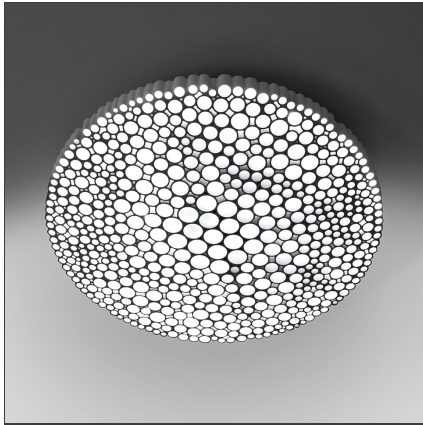

Calipso 3000K - App Compatible

IP20 Dimmerable:

DESIGN BY

Neil Poulton

DESCRIPTION

The unique honeycomb grill of Calipso was generated by feeding a photo of the moon into an image-based algorithm found on a seemingly extinct computer. The resulting fractal shape, an impure geometry that displays the irregular beauty of nature, is built from an organic honeycomb of different diameter tubes, seemingly arranged in a random geometry. This honeycomb characterizes the lamp both aesthetically and optically - not only is it visually pleasing, but it also provides an even and comfortable light emission. The result is a highly emotional lighting object that joins together optical and aesthetic intelligence. A product positioned perfectly half-way between home and professional use, Calipso is suited to a variety of applications - expressing Artemide's traditional approach to deliver high performance lighting with a unique and emotional expressiveness.

TECHNICAL DRAWINGS

FEATURES

Article Code:	0210010APP	Material:	Tecnopolymer
Colour:	White	Series:	Design, 2018
Installation:	Ceiling, Wall	Emission:	Artemide Collection
Environment:	Indoor		Direct

DIMENSIONS

Width:	cm 7.6	Glow Wire Test:	650
---------------	--------	------------------------	-----

INCLUDED SOURCES

Category:	LED	Color temperature (K):	3000K
Number:	4	Color Tolerance:	MacAdam 3SDCM
Watt:	10.8W	CRI:	90
Delivered lumens output (lm):	1214lm	Efficacy:	112lm/W
Type:	0	Service Life:	50000-L70

LUMINAIRE

Watt:	55W	Delivered lumens output (lm):	2884lm
Voltage:	220-240V	CCT:	3000K
		Efficiency:	56%
		Efficacy:	52.43lm/W
		CRI:	90
		Dimmable Typology:	Push