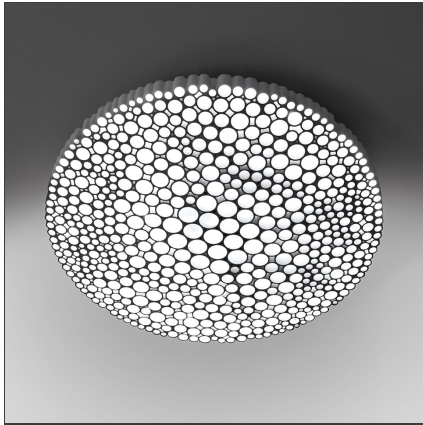

Calipso 3000K

IP20    Dimmerable: 

DESIGN BY

Neil Poulton

DESCRIPTION

The unique honeycomb grill of Calipso was generated by feeding a photo of the moon into an image-based algorithm found on a seemingly extinct computer. The resulting fractal shape, an impure geometry that displays the irregular beauty of nature, is built from an organic honeycomb of different diameter tubes, seemingly arranged in a random geometry. This honeycomb characterizes the lamp both aesthetically and optically - not only is it visually pleasing, but it also provides an even and comfortable light emission. The result is a highly emotional lighting object that joins together optical and aesthetic intelligence. A product positioned perfectly half-way between home and professional use, Calipso is suited to a variety of applications - expressing Artemide's traditional approach to deliver high performance lighting with a unique and emotional expressiveness.

TECHNICAL DRAWINGS

FEATURES

Article Code:	0210010A	Material:	Tecnopolymer
Colour:	White	Series:	Design, 2018
Installation:	Ceiling, Wall	Emission:	Artemide Collection
Environment:	Indoor		Direct

DIMENSIONS

Width:	cm 7.6	Glow Wire Test:	650
---------------	--------	------------------------	-----

INCLUDED SOURCES

Category:	LED	Color temperature (K):	3000K
Number:	4	Color Tolerance:	MacAdam 3SDCM
Watt:	10.8W	CRI:	90
Delivered lumens output (lm):	1214lm	Efficacy:	112lm/W
Type:	0	Service Life:	50000-L70

LUMINAIRE

Watt:	55W	Delivered lumens output (lm):	2884lm
Voltage:	220-240V	CCT:	3000K
		Efficiency:	56%
		Efficacy:	52.43lm/W
		CRI:	90
		Dimmable Typology:	Push