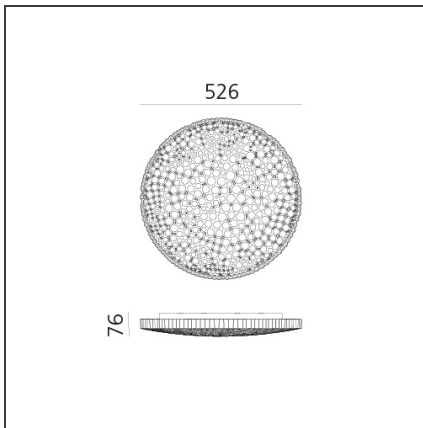

Calipso 3000K

IP20    Dimmerable: 

DESIGN BY

Neil Poulton

DESCRIPTION

The unique honeycomb grill of Calipso was generated by feeding a photo of the moon into an image-based algorithm found on a seemingly extinct computer. The resulting fractal shape, an impure geometry that displays the irregular beauty of nature, is built from an organic honeycomb of different diameter tubes, seemingly arranged in a random geometry. This honeycomb characterizes the lamp both aesthetically and optically - not only is it visually pleasing, but it also provides an even and comfortable light emission. The result is a highly emotional lighting object that joins together optical and aesthetic intelligence. A product positioned perfectly half-way between home and professional use, Calipso is suited to a variety of applications - expressing Artemide's traditional approach to deliver high performance lighting with a unique and emotional expressiveness.

TECHNICAL DRAWINGS

FEATURES

Article Code:	0210010A	Material:	Tecnopolymer
Colour:	White	Series:	Design, 2018
Installation:	Ceiling, Wall	Emission:	Artemide Collection
Environment:	Indoor		Direct

DIMENSIONS

Width:	cm 7.6	Glow Wire Test:	650
---------------	--------	------------------------	-----

INCLUDED SOURCES

Category:	LED	Color temperature (K):	3000K
Number:	4	Color Tolerance:	MacAdam 3SDCM
Watt:	10.8W	CRI:	90
Delivered lumens output (lm):	1214lm	Efficacy:	112lm/W
Type:	0	Service Life:	50000-L70