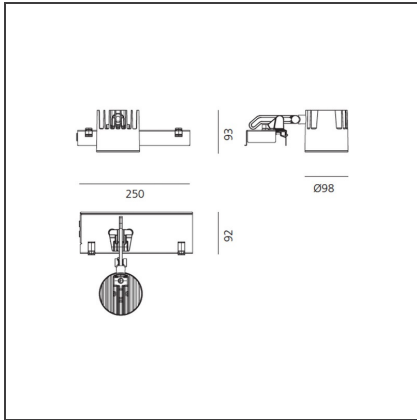

TECHNICAL DRAWINGS

FEATURES

Article Code:	M275725	Material:	Aluminium
Colour:	White	Series:	Indoor
Installation:	Projector, Recessed, Ceiling		

DIMENSIONS

Length:	cm 25	Glow Wire Test:	850°
Width:	cm 9.2		
Height:	cm 9.3		
Weight:	kg 1.2		
Inclination:	-35/+35		

INCLUDED SOURCES

Category:	LED	Color temperature (K):	4000K
Number:	1	Color Tolerance:	3SDCM
Watt:	25W	CRI:	80 typ
Delivered lumens output (lm):	2722lm	Efficacy:	109lm/W
Type:	0	Service Life:	L70(6K) > 54000h
Class:	A		

LUMINAIRE

Power Supply:	220/240Vac 50/60Hz electronic ballast included	Delivered lumens output (lm):	1930lm
Watt:	28W	CCT:	4000K
		Efficiency:	65%
		Efficacy:	68.93lm/W
		CRI:	90