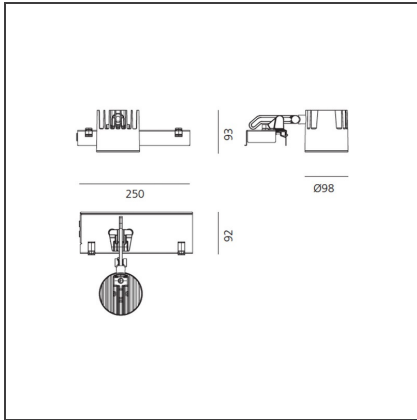

TECHNICAL DRAWINGS

FEATURES

Article Code:	M275715	Material:	Aluminium
Colour:	Black	Series:	Indoor
Installation:	Projector, Recessed, Ceiling		

DIMENSIONS

Length:	cm 25	Glow Wire Test:	850°
Width:	cm 9.2		
Height:	cm 9.3		
Weight:	kg 1.2		
Inclination:	-35/+35		