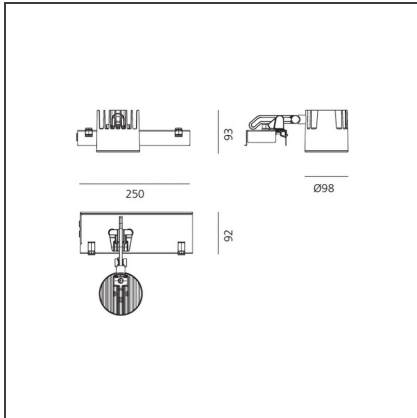

TECHNICAL DRAWINGS

FEATURES

Article Code:	M275625	Material:	Aluminium
Colour:	White	Series:	Indoor
Installation:	Projector, Recessed, Ceiling		

DIMENSIONS

Length:	cm 25	Glow Wire Test:	850°
Width:	cm 9.2		
Height:	cm 9.3		
Weight:	kg 1.2		
Inclination:	-35/+35		

INCLUDED SOURCES

Category:	LED	Color temperature (K):	3000K
Number:	1	Color Tolerance:	3SDCM
Watt:	25W	CRI:	80 typ
Delivered lumens output (lm):	2617lm	Efficacy:	105lm/W
Type:	0	Service Life:	L70(6K) > 54000h
Class:	A		

LUMINAIRE

Power Supply:	220/240Vac 50/60Hz electronic ballast included	Delivered lumens output (lm):	1873lm
Watt:	28W	CCT:	3000K
		Efficiency:	65%
		Efficacy:	66.91lm/W
		CRI:	90