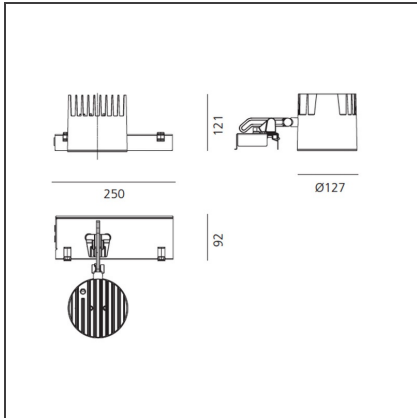

Caelum 120 LED - 4000K - 36° - Black

IP20

DESIGN BY

Ernesto Gismondi

DESCRIPTION

Caelum is designed to provide a versatile lighting solution for the retail sector. It is a highly flexible, multi-functional system, with a high aesthetic and exceptionally high performance. Caelum is a modular lighting system with an open recessed profile channel, which integrates perfectly with the architectural design. □Optional covers to delineate the channel. □The spotlight kits are available in 2 sizes: Ø 90 mm and Ø 120 mm (diameter of the optical assembly) and are provided with a swivel arm which allows total concealment of the spotlight or, if open, allows the partial or total extraction of the spotlight from the channel. □A double hinge system provides a high degree of regulation of the beam direction. □The spotlights are provided with an electronic power supply. □The extruded elements are installed along both edges of the ceiling cut, creating a channel that can be finished with an optional top cover.

TECHNICAL DRAWINGS

FEATURES

Article Code:	M276515	Material:	Aluminium
Colour:	Black	Series:	Indoor
Installation:	Projector, Recessed, Ceiling		
Environment:	Indoor		

DIMENSIONS

Length:	cm 25	Glow Wire Test:	850°
Width:	cm 9.2		
Height:	cm 12.1		
Weight:	kg 1.7		
Inclination:	-35/+35		