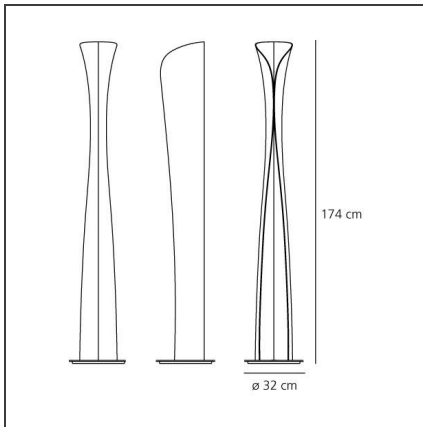

TECHNICAL DRAWINGS

FEATURES

Article Code:	1361W20A	Material:	Steel
Colour:	White / White	Series:	Design
Installation:	Floor	Area contract:	Hospitality, Residential
Environment:	Indoor	Emission:	Indirect And Diffused

DIMENSIONS

Height: cm 174

INCLUDED SOURCES

Category:	LED	Color temperature (K):	2700K
Number:	1		
Watt:	10W		
Type:	2		
Socket:	GU10		
Class:	A		
Category:	LED	Color temperature (K):	2700K
Number:	1	Color Tolerance:	MacAdam 3SDCM
Watt:	44W	CRI:	90
Delivered lumens output (lm):	3868lm		
Type:	0		
Class:	A		

LUMINAIRE

Watt:	44W	Delivered lumens output (lm):	3831lm
Voltage:	220V-240V	CCT:	2700K
		Efficiency:	90%
		Efficacy:	87.06lm/W
		CRI:	90

Notes

Lamp included. With touch dimmer.