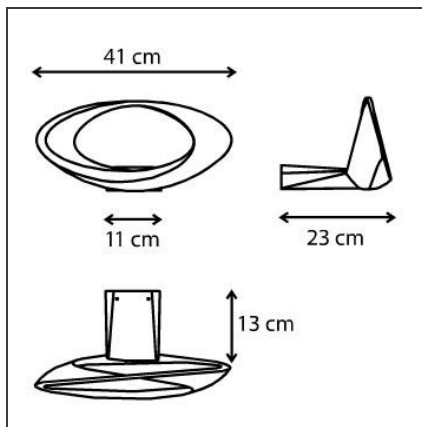

Cabildo Wall LED 2700K

IP20     

Dimmerable: +  -

TECHNICAL DRAWINGS

DESIGN BY

Eric Solè

DESCRIPTION

The indirect light shapes the body lamp, bringing out its winding form and giving it the astonishing appearance of a ring of light. Wall support and body lamp in painted die-cast aluminium.

FEATURES

Article Code:	1181W10A	Material:	Aluminium
Colour:	White	Series:	Design
Installation:	Floor, Wall, Suspension	Area contract:	Residential
Environment:	Indoor	Emission:	Indirect Diffused

DIMENSIONS

Length:	cm 20	Glow Wire Test:	750
Width:	cm 41		
Height:	cm 19		

INCLUDED SOURCES

Category:	LED	Color temperature (K):	2700K
Number:	1	Color Tolerance:	MacAdam 2SDCM
Watt:	28W	CRI:	90
Delivered lumens output (lm):	2990lm		
Type:	0		
Class:	A		