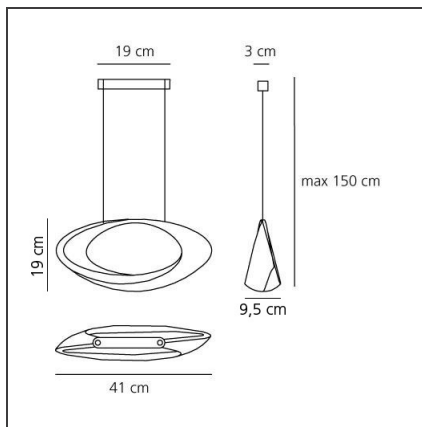

Cabildo Suspension LED 3000K White

IP20     

Dimmerable: +  -

TECHNICAL DRAWINGS

DESIGN BY

Eric Solè

DESCRIPTION

Body lamp in painted die-cast aluminium. The indirect light shapes the body lamp, bringing out its winding form and giving it the astonishing appearance of a ring of light. The suspension cables are also feed cables.

FEATURES

Article Code:	1182010A	Material:	Aluminium
Colour:	White	Series:	Design
Installation:	Floor, Wall, Suspension	Area contract:	Residential
Environment:	Indoor	Emission:	Indirect Diffused

DIMENSIONS

Width:	cm 41	Glow Wire Test:	750
Base Length:	cm 19		
Base Width:	cm 9.5		
Max Height from ceiling:	cm 150		

INCLUDED SOURCES

Category:	LED	Color temperature (K):	3000K
Number:	1	Color Tolerance:	MacAdam 2SDCM
Watt:	44W	CRI:	90
Delivered lumens output (lm):	4230lm		
Type:	0		
Class:	A		

LUMINAIRE

Watt:	44W	Delivered lumens output (lm):	2824lm
Voltage:	220-240V	CCT:	3000K
		Efficiency:	73%
		Efficacy:	64.19lm/W
		CRI:	90
		Dimmable Typology:	Push

Notes

Lamp included.