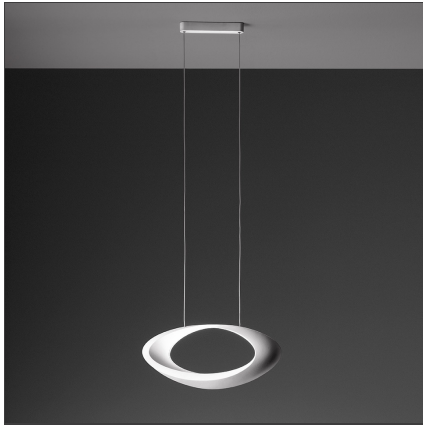

Cabildo Suspension LED 3000K White

IP20     

Dimmerable: +  -

TECHNICAL DRAWINGS

DESIGN BY

Eric Solè

DESCRIPTION

Body lamp in painted die-cast aluminium. The indirect light shapes the body lamp, bringing out its winding form and giving it the astonishing appearance of a ring of light. The suspension cables are also feed cables.

FEATURES

Article Code:	1182010A	Material:	Aluminium
Colour:	White	Series:	Design
Installation:	Floor, Wall, Suspension	Area contract:	Residential
Environment:	Indoor	Emission:	Indirect Diffused

DIMENSIONS

Width:	cm 41	Glow Wire Test:	750
Base Length:	cm 19		
Base Width:	cm 9.5		
Max Height from ceiling:	cm 150		

INCLUDED SOURCES

Category:	LED	Color temperature (K):	3000K
Number:	1	Color Tolerance:	MacAdam 2SDCM
Watt:	44W	CRI:	90
Delivered lumens output (lm):	4230lm		
Type:	0		
Class:	A		

LUMINAIRE

Watt:	44W	Delivered lumens output (lm):	2824lm
Voltage:	220-240V	CCT:	3000K
		Efficiency:	73%
		Efficacy:	64.19lm/W
		CRI:	90
		Dimmable Typology:	Push

Notes

Lamp included.