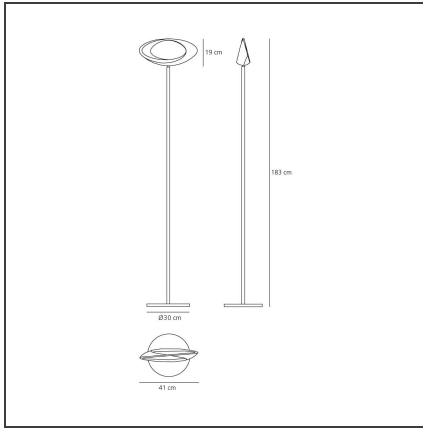

## DESCRIPTION

Steel base and stem; body lamp in painted die-cast aluminium. The indirect light shapes the body lamp, bringing out its winding form and giving it the astonishing appearance of a ring of light.

## FEATURES

<b>Article Code:</b>	1180W10A	<b>Material:</b>	Aluminium, steel
<b>Colour:</b>	White	<b>Series:</b>	Design
<b>Installation:</b>	Floor, Wall, Suspension	<b>Area contract:</b>	Residential
<b>Environment:</b>	Indoor	<b>Emission:</b>	Indirect Diffused

## DIMENSIONS

<b>Width:</b>	cm 41	<b>Glow Wire Test:</b>	650
<b>Height:</b>	cm 183		
<b>Base Diameter:</b>	cm 30		