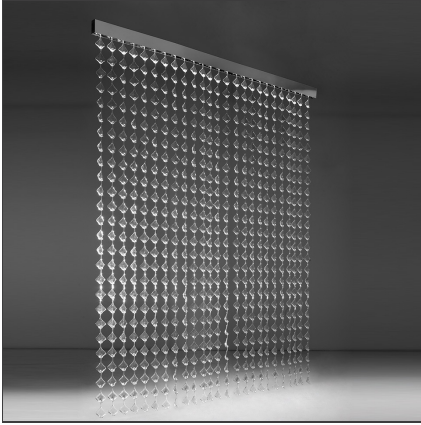

Botanic Rain - Polished White

DESIGN BY

Ross Lovegrove

DESCRIPTION

The product is not yet available.

TECHNICAL DRAWINGS

FEATURES

Colour: Polished White **Series:** Scenarios
Installation: Ceiling

DIMENSIONS

Length: cm 8.4
Width: cm 3.6
Height: cm 14.6