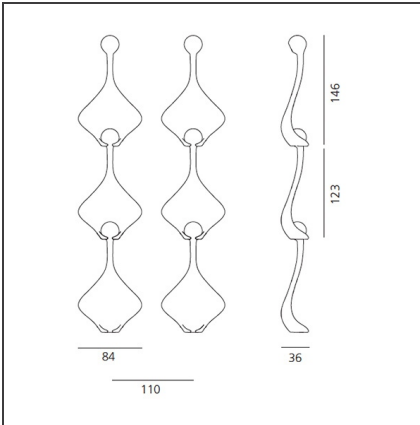

Botanic Rain - Polished White

DESIGN BY

Ross Lovegrove

DESCRIPTION

The product is not yet available.

TECHNICAL DRAWINGS

FEATURES

Colour: Polished White **Series:** Scenarios
Installation: Ceiling

DIMENSIONS

Length: cm 8.4
Width: cm 3.6
Height: cm 14.6