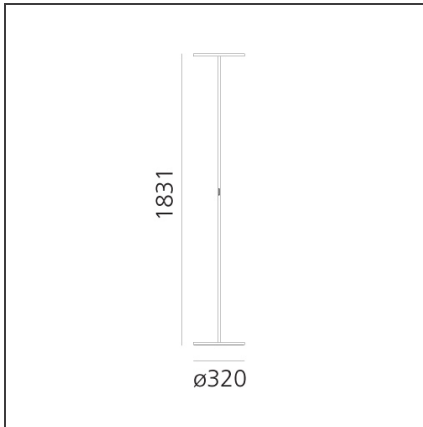

Athena 3000K - Black

IP20  

DESIGN BY

Naoto Fukasawa

DESCRIPTION

A floor lamp with indirect diffused emission, whose minimal footprint is the main feature of the project. Two identical thin discs at the base and top are connected by a slender tubular stem. Its minimal elegance makes it a timeless object. Its simple forms are ideal for any public and private environment and match with any style.

TECHNICAL DRAWINGS

FEATURES

Article Code:	1833030A	Material:	Aluminium, steel
Colour:	Black	Series:	Design
Installation:	Floor		

DIMENSIONS

Height:	cm 183	Glow Wire Test:	650
Base Diameter:	cm 32		

INCLUDED SOURCES

Category:	LED	Color temperature (K):	3000K
Number:	1	Color Tolerance:	MacAdam 2SDCM
Watt:	44W	CRI:	90
Delivered lumens output (lm):	4230lm		
Type:	0		
Class:	A		

LUMINAIRE

Watt:	44W	Delivered lumens output (lm):	3492lm
Voltage:	220-240V	CCT:	3000K
		Efficiency:	88%
		Efficacy:	79.36lm/W
		CRI:	90
		Dimmer Typology:	Touch Dimmer