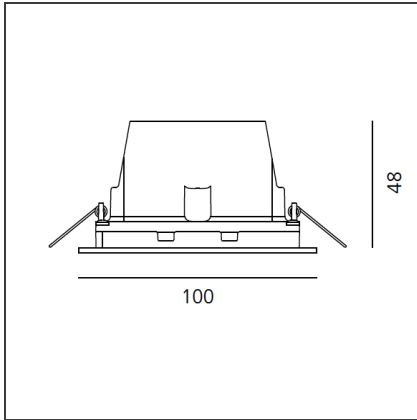

Aria Mini - 6W 3000K - IP65 - White

IP65 

DESCRIPTION

Light fixture with high-performance LED light sources. Wall or ceiling installation. Composed by: frame, body, asymmetrical reflector, fixing springs or housing. Body in injection mould of aluminium. Frame in aluminium. Body and frame are painted with outdoor treatment three stages: nanotechnologies, antioxidant primer, polyester paint. Metalized polycarbonate reflector. Silicone gasket. Protection screen in tempered glass, 3mm-thick. Housing in bend metal. Electrical connection to the ballast by means of a cable with appropriate terminal board supplied with the fixture. White monochromatic LEDs available in 2 colour temperatures: Warm = 3000K Neutral = 4000K IP Rating IP65 or IP40. Insulation class III. Technical features of light fixtures in compliance with EN60598-1. Installation must be carried out by specialized personnel. Carefully follow the instructions.

TECHNICAL DRAWINGS

FEATURES

Article Code:	AJ10001	Material:	Aluminum, polycarbonate, tempered glass
Colour:	White	Series:	Outdoor
Installation:	Wall, Ceiling		
Environment:	Outdoor		

DIMENSIONS

Length:	cm 10	Cutout shape:	Squared
Height:	cm 10		
Weight:	kg 0.6		
Recessed depth:	cm 4.8		