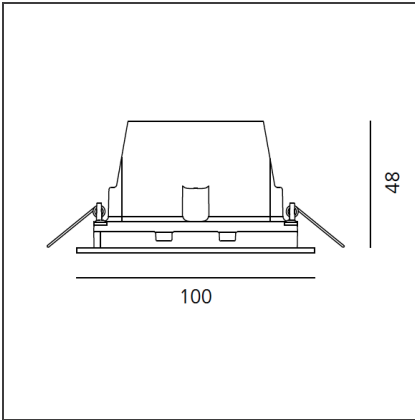

Aria Mini - 6W 3000K - IP40 - Silver

IP40 

DESCRIPTION

Light fixture with high-performance LED light sources. Wall or ceiling installation. Composed by: frame, body, asymmetrical reflector, fixing springs or housing. Body in injection mould of aluminium. Frame in aluminium. Body and frame are painted with outdoor treatment three stages: nanotechnologies, antioxidant primer, polyester paint. Metalized polycarbonate reflector. Silicone gasket. Protection screen in tempered glass, 3mm-thick. Housing in bend metal. Electrical connection to the ballast by means of a cable with appropriate terminal board supplied with the fixture. White monochromatic LEDs available in 2 colour temperatures: Warm = 3000K Neutral = 4000K IP Rating IP65 or IP40. Insulation class III. Technical features of light fixtures in compliance with EN60598-1. Installation must be carried out by specialized personnel. Carefully follow the instructions.

TECHNICAL DRAWINGS

FEATURES

Article Code:	AJ30012	Material:	Aluminum, polycarbonate, tempered glass
Colour:	Silver	Series:	Outdoor
Installation:	Wall, Ceiling		
Environment:	Outdoor		

DIMENSIONS

Length:	cm 10	Cutout shape:	Squared
Height:	cm 10		
Weight:	kg 0.6		
Recessed depth:	cm 4.8		