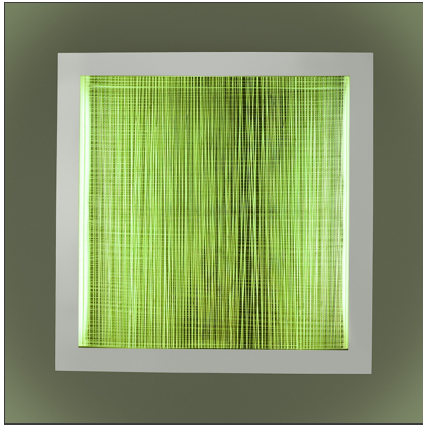

# Altrove Wall/ceiling LED - App Compatible

## FEATURES

<b>Article Code:</b>	1352150app	<b>Material:</b>	Methacrylate, aluminium
<b>Colour:</b>	Aluminium	<b>Series:</b>	Design
<b>Installation:</b>	Ceiling, Wall		
<b>Environment:</b>	Indoor		