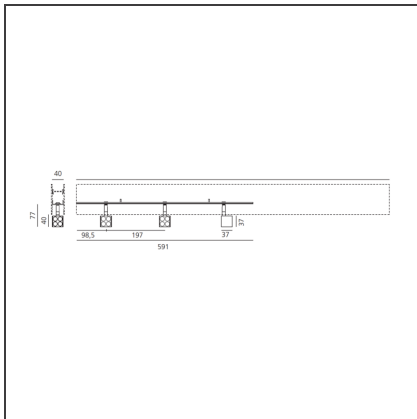

TECHNICAL DRAWINGS

FEATURES

Article Code:	M029300	Material:	Aluminium and polycarbonate
Colour:	Bright polished aluminium	Series:	Indoor
Installation:	Projector, Recessed, Ceiling	Area contract:	Hospitality, null, null, Retail, Culture, Residential
		Emission:	Accent lighting

DIMENSIONS

Width:	cm 4	Glow Wire Test:	650
Height:	cm 7.9		
Weight:	kg 0.5		
Inclination:	cm 90		
Rotation:	cm 360		

INCLUDED SOURCES

Category:	LED	Color Rendering:	>80
Number:	3	Color temperature (K):	3000K
Watt:	7W	Color Tolerance:	MacAdam 4SDCM
Delivered lumens output (lm):	528lm	CRI:	=80 (typ.)
Type:	0	Efficacy:	75lm/W
Class:	A	Service Life:	L70(6K) > 50000h

LUMINAIRE

Transformer availability:	Included in the Algoritmo pre-wired gearplate to be ordered separately	Delivered lumens output (lm):	468lm
		CCT:	3000K
		Efficiency:	100%
		Efficacy:	58.50lm/W
Watt:	8.0W	CRI:	80
Voltage:	230-240V