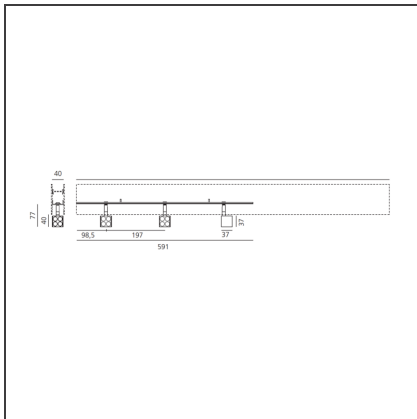

TECHNICAL DRAWINGS

FEATURES

Article Code:	M029100	Material:	Aluminium and polycarbonate
Colour:	Bright polished aluminium	Series:	Indoor
Installation:	Projector, Recessed, Ceiling	Area contract:	Hospitality, null, null, Retail, Culture, Residential
		Emission:	Accent lighting

DIMENSIONS

Width:	cm 4	Glow Wire Test:	650
Height:	cm 7.7		
Weight:	kg 0.5		
Inclination:	cm 90		
Rotation:	cm 360		

INCLUDED SOURCES

Category:	LED	Color Rendering:	>80
Number:	3	Color temperature (K):	3000K
Watt:	7W	Color Tolerance:	MacAdam 4SDCM
Delivered lumens output (lm):	528lm	CRI:	=80 (typ.)
Type:	0	Efficacy:	75lm/W
Class:	A	Service Life:	L70(6K) > 50000h

LUMINAIRE

Transformer availability:	Included in the Algoritmo pre-wired gearplate to be ordered separately	Delivered lumens output (lm):	483lm
		CCT:	3000K
		Efficiency:	100%
		Efficacy:	60.37lm/W
Watt:	8.0W	CRI:	80
Voltage:	230-240V