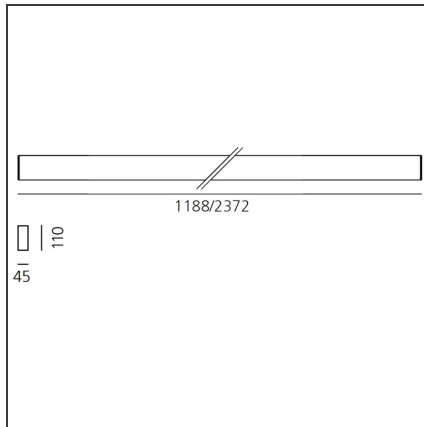

Algoritmo Stand-Alone - Wall/ceiling - white LED diffused emission - 68W 4000K DALI - White

IP20  Dimmerable: 

DESIGN BY

Carlotta de Bevilacqua, Paola di Arianello

DESCRIPTION

Series of single units, preconfigured and complete for suspension-mounting, wall-mounting and ceiling-mounting. Body in extruded aluminium, painted white. Two lengths available: 1188 mm and 2372mm. LED version direct emission, diffused: LED monochromatic warm white (3000 K) and neutral white (4000 K). Power supply and light management system included, non dimmable or Dali-SwitchDim. Suspended version direct or double emission. Luminaires come complete with end caps, fixing brackets or suspension cables and optics. Compliant with standard EN60598-1 and other specific standards.

TECHNICAL DRAWINGS

FEATURES

Article Code:	M2915N21	Material:	Extruded Aluminium
Colour:	White	Series:	Indoor
Installation:	Wall, Ceiling		
Environment:	Indoor		

DIMENSIONS

Length:	cm 237	Glow Wire Test:	650°
Width:	cm 4.5		
Height:	cm 11		
Weight:	kg 7.1		