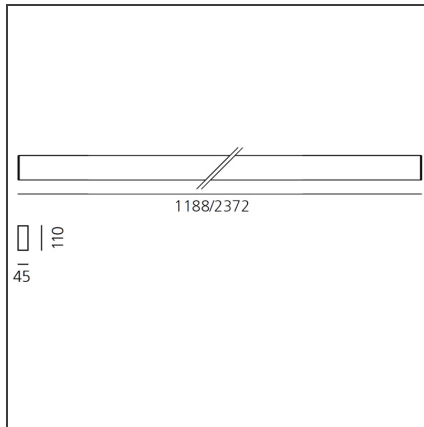

Algoritmo Stand-Alone - Wall/ceiling - white LED diffused emission - 68W 3000K DALI - White

IP20  Dimmerable: 

DESIGN BY

Carlotta de Bevilacqua, Paola di Arianello

DESCRIPTION

Series of single units, preconfigured and complete for suspension-mounting, wall-mounting and ceiling-mounting. Body in extruded aluminium, painted white. Two lengths available: 1188 mm and 2372mm. LED version direct emission, diffused: LED monochromatic warm white (3000 K) and neutral white (4000 K). Power supply and light management system included, non dimmable or Dali-SwitchDim. Suspended version direct or double emission. Luminaires come complete with end caps, fixing brackets or suspension cables and optics. Compliant with standard EN60598-1 and other specific standards.

TECHNICAL DRAWINGS

FEATURES

Article Code:	M2915W21	Material:	Extruded Aluminium
Colour:	White	Series:	Indoor
Installation:	Wall, Ceiling		
Environment:	Indoor		

DIMENSIONS

Length:	cm 237	Glow Wire Test:	650°
Width:	cm 4.5		
Height:	cm 11		
Weight:	kg 7.1		