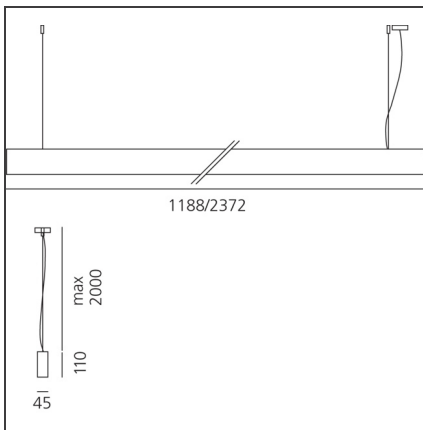

Algoritmo Stand-Alone - Suspension - LED diffused emission - Direct emission - 68W 4000K Non dimmable - White

IP20

DESIGN BY

Carlotta de Bevilacqua, Paola di Arianello

DESCRIPTION

Series of single units, preconfigured and complete for suspension-mounting, wall-mounting and ceiling-mounting. Body in extruded aluminium, painted white. Two lengths available: 1188 mm and 2372mm. LED version direct emission, diffused: LED monochromatic warm white (3000 K) and neutral white (4000 K). Power supply and light management system included, non dimmable or Dali-SwitchDim. Suspended version direct or double emission. Luminaires come complete with end caps, fixing brackets or suspension cables and optics. Compliant with standard EN60598-1 and other specific standards.

TECHNICAL DRAWINGS

FEATURES

Article Code:	M2912N20	Material:	Extruded Aluminium
Colour:	White	Series:	Indoor
Installation:	Suspension	Emission:	Direct/indirect
Environment:	Indoor		Diffused & Dark Light

DIMENSIONS

Length:	cm 237	Glow Wire Test:	850°
Width:	cm 4.5		
Height:	cm 11		
Weight:	kg 7.1		

INCLUDED SOURCES

Category:	LED	Color temperature (K):	4000K
Number:	1	Color Tolerance:	MacAdam 3SDCM
Watt:	68W	Service Life:	L70 (4K) 60500h
Type:	0		
Class:	A		

LUMINAIRE

Watt:	68W	Delivered lumens output (lm):	4106lm
		CCT:	4000K
		Efficiency:	45%
		Efficacy:	60.38lm/W
		CRI:	80

Notes

Upper screen in PMMA included.