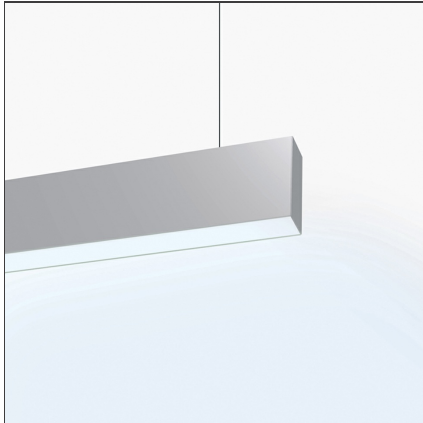

Algoritmo Stand-Alone - Suspension - LED diffused emission - Direct emission - 68W 4000K Non dimmable - White

IP20

DESIGN BY

Carlotta de Bevilacqua, Paola di Arianello

DESCRIPTION

Series of single units, preconfigured and complete for suspension-mounting, wall-mounting and ceiling-mounting. Body in extruded aluminium, painted white. Two lengths available: 1188 mm and 2372mm. LED version direct emission, diffused: LED monochromatic warm white (3000 K) and neutral white (4000 K). Power supply and light management system included, non dimmable or Dali-SwitchDim. Suspended version direct or double emission. Luminaires come complete with end caps, fixing brackets or suspension cables and optics. Compliant with standard EN60598-1 and other specific standards.

TECHNICAL DRAWINGS

FEATURES

Article Code:	M2912N20	Material:	Extruded Aluminium
Colour:	White	Series:	Indoor
Installation:	Suspension	Emission:	Direct/indirect
Environment:	Indoor		Diffused & Dark Light

DIMENSIONS

Length:	cm 237	Glow Wire Test:	850°
Width:	cm 4.5		
Height:	cm 11		
Weight:	kg 7.1		

INCLUDED SOURCES

Category:	LED	Color temperature (K):	4000K
Number:	1	Color Tolerance:	MacAdam 3SDCM
Watt:	68W	Service Life:	L70 (4K) 60500h
Type:	0		
Class:	A		