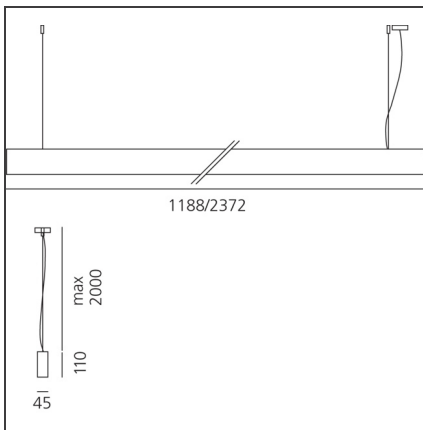

Algoritmo Stand-Alone - Suspension - LED diffused emission - Direct emission - 68W 3000K Non dimmable - White

IP20

DESIGN BY

Carlotta de Bevilacqua, Paola di Arianello

DESCRIPTION

Series of single units, preconfigured and complete for suspension-mounting, wall-mounting and ceiling-mounting. Body in extruded aluminium, painted white. Two lengths available: 1188 mm and 2372mm. LED version direct emission, diffused: LED monochromatic warm white (3000 K) and neutral white (4000 K). Power supply and light management system included, non dimmable or Dali-SwitchDim. Suspended version direct or double emission. Luminaires come complete with end caps, fixing brackets or suspension cables and optics. Compliant with standard EN60598-1 and other specific standards.

TECHNICAL DRAWINGS

FEATURES

Article Code:	M2912W20	Material:	Extruded Aluminium
Colour:	White	Series:	Indoor
Installation:	Suspension	Emission:	Direct/indirect
Environment:	Indoor		Diffused & Dark Light

DIMENSIONS

Length:	cm 237	Glow Wire Test:	850°
Width:	cm 4.5		
Height:	cm 11		
Weight:	kg 7.1		

INCLUDED SOURCES

Category:	LED	Color temperature (K):	3000K
Number:	1	Color Tolerance:	MacAdam 3SDCM
Watt:	68W	Service Life:	L70 (4K) 60500h
Type:	0		
Class:	A		

LUMINAIRE

Watt:	68W	Delivered lumens output (lm):	3921lm
		CCT:	3000K
		Efficiency:	45%
		Efficacy:	57.67lm/W
		CRI:	80

Notes

Upper screen in PMMA included.