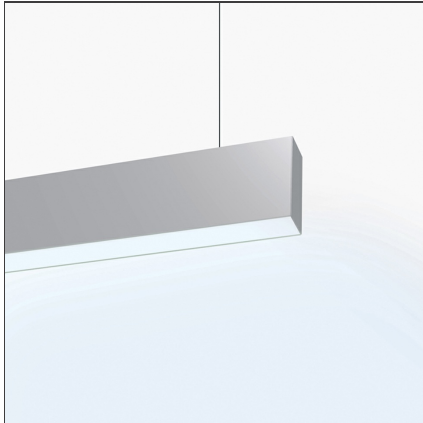

Algoritmo Stand-Alone - Suspension - LED diffused emission - Direct emission - 68W 3000K Non dimmable - White

IP20

DESIGN BY

Carlotta de Bevilacqua, Paola di Arianello

DESCRIPTION

Series of single units, preconfigured and complete for suspension-mounting, wall-mounting and ceiling-mounting. Body in extruded aluminium, painted white. Two lengths available: 1188 mm and 2372mm. LED version direct emission, diffused: LED monochromatic warm white (3000 K) and neutral white (4000 K). Power supply and light management system included, non dimmable or Dali-SwitchDim. Suspended version direct or double emission. Luminaires come complete with end caps, fixing brackets or suspension cables and optics. Compliant with standard EN60598-1 and other specific standards.

TECHNICAL DRAWINGS

FEATURES

Article Code:	M2912W20	Material:	Extruded Aluminium
Colour:	White	Series:	Indoor
Installation:	Suspension	Emission:	Direct/indirect
Environment:	Indoor		Diffused & Dark Light

DIMENSIONS

Length:	cm 237	Glow Wire Test:	850°
Width:	cm 4.5		
Height:	cm 11		
Weight:	kg 7.1		

INCLUDED SOURCES

Category:	LED	Color temperature (K):	3000K
Number:	1	Color Tolerance:	MacAdam 3SDCM
Watt:	68W	Service Life:	L70 (4K) 60500h
Type:	0		
Class:	A		