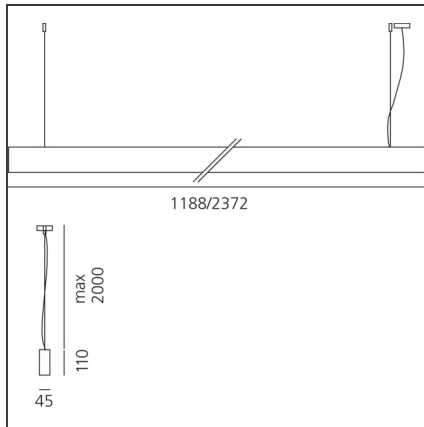

TECHNICAL DRAWINGS

FEATURES

Article Code:	M2912W21	Material:	Extruded Aluminium
Colour:	White	Series:	Indoor
Installation:	Suspension	Emission:	Direct/indirect
Environment:	Indoor		Diffused & Dark Light

DIMENSIONS

Length:	cm 237	Glow Wire Test:	850°
Width:	cm 4.5		
Height:	cm 11		
Weight:	kg 7.1		

INCLUDED SOURCES

Category:	LED	Color temperature (K):	3000K
Number:	1	Color Tolerance:	MacAdam 3SDCM
Watt:	68W	Service Life:	L70 (4K) 60500h
Type:	0		
Class:	A		

LUMINAIRE

Watt:	68W	Delivered lumens output (lm):	3921lm
		CCT:	3000K
		Efficiency:	45%
		Efficacy:	57.67lm/W
		CRI:	80
		Dimmable Typology:	Dali

Notes

Upper screen in PMMA included.