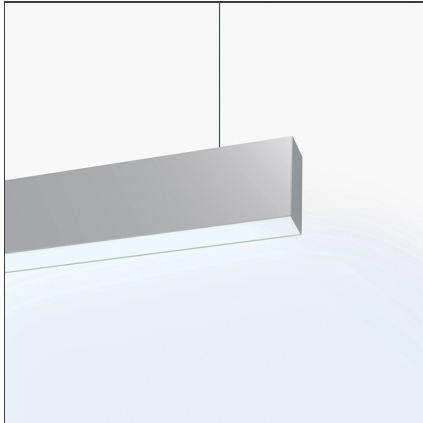

Algoritmo Stand-Alone - Suspension - LED diffused emission - Direct emission - 68W 3000K DALI - White

IP20 Dimmerable:

DESIGN BY

Carlotta de Bevilacqua, Paola di Arianello

DESCRIPTION

Series of single units, preconfigured and complete for suspension-mounting, wall-mounting and ceiling-mounting. Body in extruded aluminium, painted white. Two lengths available: 1188 mm and 2372mm. LED version direct emission, diffused: LED monochromatic warm white (3000 K) and neutral white (4000 K). Power supply and light management system included, non dimmable or Dali-SwitchDim. Suspended version direct or double emission. Luminaires come complete with end caps, fixing brackets or suspension cables and optics. Compliant with standard EN60598-1 and other specific standards.