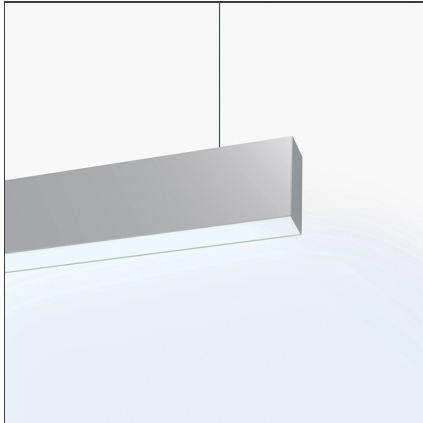

Algoritmo Stand-Alone - Suspension - LED diffused emission - Direct emission - 34W 4000K Non dimmable - White

IP20

DESIGN BY

Carlotta de Bevilacqua, Paola di Arianello

DESCRIPTION

Series of single units, preconfigured and complete for suspension-mounting, wall-mounting and ceiling-mounting. Body in extruded aluminium, painted white. Two lengths available: 1188 mm and 2372mm. LED version direct emission, diffused: LED monochromatic warm white (3000 K) and neutral white (4000 K). Power supply and light management system included, non dimmable or Dali-SwitchDim. Suspended version direct or double emission. Luminaires come complete with end caps, fixing brackets or suspension cables and optics. Compliant with standard EN60598-1 and other specific standards.

TECHNICAL DRAWINGS

FEATURES

Article Code:	M2910N20	Material:	Extruded Aluminium
Colour:	White	Series:	Indoor
Installation:	Suspension	Emission:	Direct/indirect Diffused & Dark Light
Environment:	Indoor		

DIMENSIONS

Length:	cm 118	Glow Wire Test:	850°
Width:	cm 4.5		
Height:	cm 11		
Weight:	kg 3.8		

INCLUDED SOURCES

Category:	LED	Color temperature (K):	4000K
Number:	1	Color Tolerance:	MacAdam 3SDCM
Watt:	34W	Service Life:	L70 (4K) 60500h
Type:	0		
Class:	A		