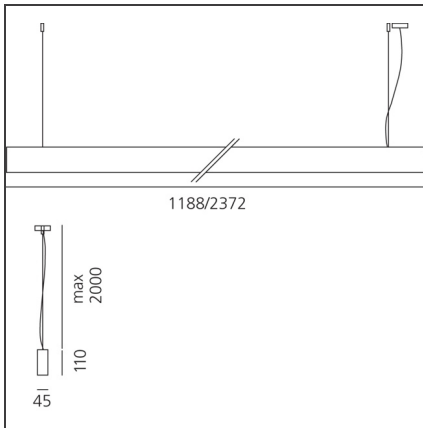

Algoritmo Stand-Alone - Suspension - LED diffused emission - Direct emission - 34W 4000K Non dimmable - White

IP20

DESIGN BY

Carlotta de Bevilacqua, Paola di Arianello

DESCRIPTION

Series of single units, preconfigured and complete for suspension-mounting, wall-mounting and ceiling-mounting. Body in extruded aluminium, painted white. Two lengths available: 1188 mm and 2372mm. LED version direct emission, diffused: LED monochromatic warm white (3000 K) and neutral white (4000 K). Power supply and light management system included, non dimmable or Dali-SwitchDim. Suspended version direct or double emission. Luminaires come complete with end caps, fixing brackets or suspension cables and optics. Compliant with standard EN60598-1 and other specific standards.

TECHNICAL DRAWINGS

FEATURES

Article Code:	M2910N20	Material:	Extruded Aluminium
Colour:	White	Series:	Indoor
Installation:	Suspension	Emission:	Direct/indirect Diffused & Dark Light
Environment:	Indoor		

DIMENSIONS

Length:	cm 118	Glow Wire Test:	850°
Width:	cm 4.5		
Height:	cm 11		
Weight:	kg 3.8		

INCLUDED SOURCES

Category:	LED	Color temperature (K):	4000K
Number:	1	Color Tolerance:	MacAdam 3SDCM
Watt:	34W	Service Life:	L70 (4K) 60500h
Type:	0		
Class:	A		

LUMINAIRE

Watt:	34W	Delivered lumens output (lm):	2053lm
		CCT:	4000K
		Efficiency:	45%
		Efficacy:	60.38lm/W
		CRI:	80

Notes

Upper screen in PMMA included.