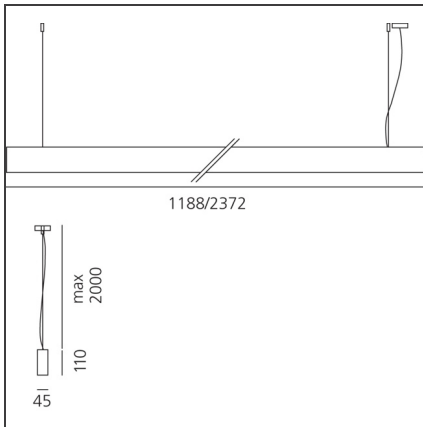

Algoritmo Stand-Alone - Suspension - LED diffused emission - Direct emission - 34W 4000K DALI - White

IP20  Dimmerable: 

DESIGN BY

Carlotta de Bevilacqua, Paola di Arianello

DESCRIPTION

Series of single units, preconfigured and complete for suspension-mounting, wall-mounting and ceiling-mounting. Body in extruded aluminium, painted white. Two lengths available: 1188 mm and 2372mm. LED version direct emission, diffused: LED monochromatic warm white (3000 K) and neutral white (4000 K). Power supply and light management system included, non dimmable or Dali-SwitchDim. Suspended version direct or double emission. Luminaires come complete with end caps, fixing brackets or suspension cables and optics. Compliant with standard EN60598-1 and other specific standards.

TECHNICAL DRAWINGS

FEATURES

Article Code:	M2910N21	Material:	Extruded Aluminium
Colour:	White	Series:	Indoor
Installation:	Suspension	Emission:	Direct/indirect
Environment:	Indoor		Diffused & Dark Light

DIMENSIONS

Length:	cm 118	Glow Wire Test:	850°
Width:	cm 4.5		
Height:	cm 11		
Weight:	kg 3.8		

INCLUDED SOURCES

Category:	LED	Color temperature (K):	4000K
Number:	1	Color Tolerance:	MacAdam 3SDCM
Watt:	34W	Service Life:	L70 (4K) 60500h
Type:	0		
Class:	A		

LUMINAIRE

Watt:	34W	Delivered lumens output (lm):	2053lm
		CCT:	4000K
		Efficiency:	45%
		Efficacy:	60.38lm/W
		CRI:	80
		Dimmable Typology:	Dali

Notes

Upper screen in PMMA included.