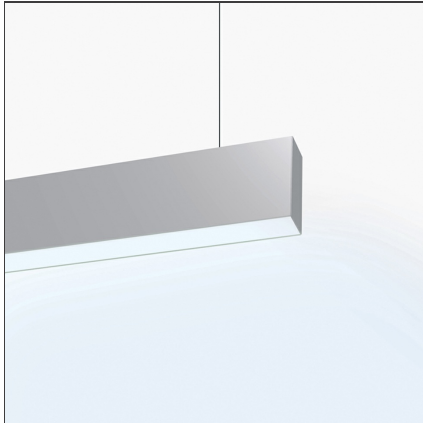

Algoritmo Stand-Alone - Suspension - LED diffused emission - Direct emission - 34W 4000K DALI - White

IP20  Dimmerable: 

DESIGN BY

Carlotta de Bevilacqua, Paola di Arianello

DESCRIPTION

Series of single units, preconfigured and complete for suspension-mounting, wall-mounting and ceiling-mounting. Body in extruded aluminium, painted white. Two lengths available: 1188 mm and 2372mm. LED version direct emission, diffused: LED monochromatic warm white (3000 K) and neutral white (4000 K). Power supply and light management system included, non dimmable or Dali-SwitchDim. Suspended version direct or double emission. Luminaires come complete with end caps, fixing brackets or suspension cables and optics. Compliant with standard EN60598-1 and other specific standards.

TECHNICAL DRAWINGS

FEATURES

Article Code:	M2910N21	Material:	Extruded Aluminium
Colour:	White	Series:	Indoor
Installation:	Suspension	Emission:	Direct/indirect
Environment:	Indoor		Diffused & Dark Light

DIMENSIONS

Length:	cm 118	Glow Wire Test:	850°
Width:	cm 4.5		
Height:	cm 11		
Weight:	kg 3.8		

INCLUDED SOURCES

Category:	LED	Color temperature (K):	4000K
Number:	1	Color Tolerance:	MacAdam 3SDCM
Watt:	34W	Service Life:	L70 (4K) 60500h
Type:	0		
Class:	A		

LUMINAIRE

Watt:	34W	Delivered lumens output (lm):	2053lm
		CCT:	4000K
		Efficiency:	45%
		Efficacy:	60.38lm/W
		CRI:	80
		Dimmable Typology:	Dali

Notes

Upper screen in PMMA included.