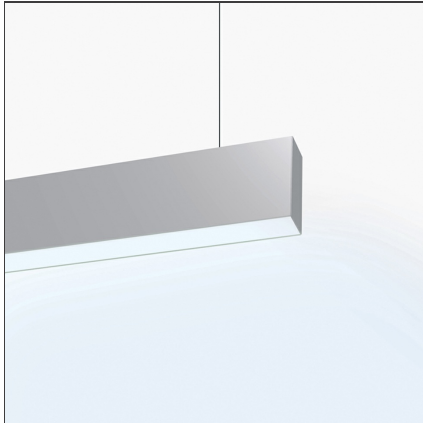

Algoritmo Stand-Alone - Suspension - LED diffused emission - Direct emission - 34W 3000K Non dimmable - White

IP20

DESIGN BY

Carlotta de Bevilacqua, Paola di Arianello

DESCRIPTION

Series of single units, preconfigured and complete for suspension-mounting, wall-mounting and ceiling-mounting. Body in extruded aluminium, painted white. Two lengths available: 1188 mm and 2372mm. LED version direct emission, diffused: LED monochromatic warm white (3000 K) and neutral white (4000 K). Power supply and light management system included, non dimmable or Dali-SwitchDim. Suspended version direct or double emission. Luminaires come complete with end caps, fixing brackets or suspension cables and optics. Compliant with standard EN60598-1 and other specific standards.

TECHNICAL DRAWINGS

FEATURES

Article Code:	M2910W20	Material:	Extruded Aluminium
Colour:	White	Series:	Indoor
Installation:	Suspension	Emission:	Direct/indirect
Environment:	Indoor		Diffused & Dark Light

DIMENSIONS

Length:	cm 118	Glow Wire Test:	850°
Width:	cm 4.5		
Height:	cm 11		
Weight:	kg 3.8		

INCLUDED SOURCES

Category:	LED	Color temperature (K):	3000K
Number:	1	Color Tolerance:	MacAdam 3SDCM
Watt:	34W	Service Life:	L70 (4K) 60500h
Type:	0		
Class:	A		