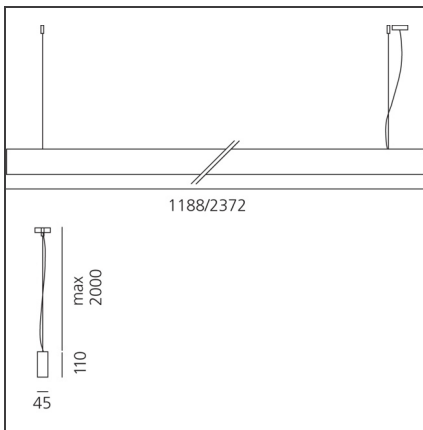

Algoritmo Stand-Alone - Suspension - LED diffused emission - Direct emission - 34W 3000K Non dimmable - White

IP20

DESIGN BY

Carlotta de Bevilacqua, Paola di Arianello

DESCRIPTION

Series of single units, preconfigured and complete for suspension-mounting, wall-mounting and ceiling-mounting. Body in extruded aluminium, painted white. Two lengths available: 1188 mm and 2372mm. LED version direct emission, diffused: LED monochromatic warm white (3000 K) and neutral white (4000 K). Power supply and light management system included, non dimmable or Dali-SwitchDim. Suspended version direct or double emission. Luminaires come complete with end caps, fixing brackets or suspension cables and optics. Compliant with standard EN60598-1 and other specific standards.

TECHNICAL DRAWINGS

FEATURES

Article Code:	M2910W20	Material:	Extruded Aluminium
Colour:	White	Series:	Indoor
Installation:	Suspension	Emission:	Direct/indirect
Environment:	Indoor		Diffused & Dark Light

DIMENSIONS

Length:	cm 118	Glow Wire Test:	850°
Width:	cm 4.5		
Height:	cm 11		
Weight:	kg 3.8		

INCLUDED SOURCES

Category:	LED	Color temperature (K):	3000K
Number:	1	Color Tolerance:	MacAdam 3SDCM
Watt:	34W	Service Life:	L70 (4K) 60500h
Type:	0		
Class:	A		

LUMINAIRE

Watt:	34W	Delivered lumens output (lm):	1961lm
		CCT:	3000K
		Efficiency:	45%
		Efficacy:	57.67lm/W
		CRI:	80

Notes

Upper screen in PMMA included.