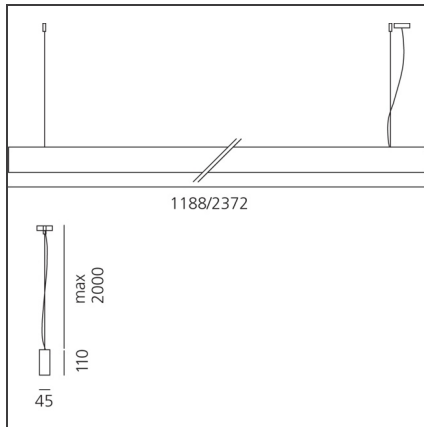

TECHNICAL DRAWINGS

FEATURES

Article Code:	M2910W21	Material:	Extruded Aluminium
Colour:	White	Series:	Indoor
Installation:	Suspension	Emission:	Direct/indirect
Environment:	Indoor		Diffused & Dark Light

DIMENSIONS

Length:	cm 118	Glow Wire Test:	850°
Width:	cm 4.5		
Height:	cm 11		
Weight:	kg 3.8		

INCLUDED SOURCES

Category:	LED	Color temperature (K):	3000K
Number:	1	Color Tolerance:	MacAdam 3SDCM
Watt:	34W	Service Life:	L70 (4K) 60500h
Type:	0		
Class:	A		

LUMINAIRE

Watt:	34W	Delivered lumens output (lm):	1961lm
		CCT:	3000K
		Efficiency:	45%
		Efficacy:	57.67lm/W
		CRI:	80
		Dimmable Typology:	Dali

Notes

Upper screen in PMMA included.