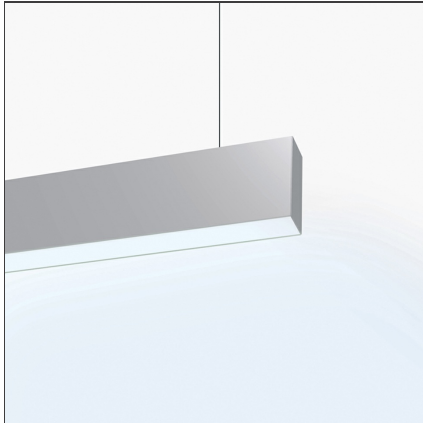

# Algoritmo Stand-Alone - Suspension - LED diffused emission - Direct emission - 34W 3000K DALI - White

IP20  Dimmerable: 

## DESCRIPTION

Series of single units, preconfigured and complete for suspension-mounting, wall-mounting and ceiling-mounting. Body in extruded aluminium, painted white. Two lengths available: 1188 mm and 2372mm. LED version direct emission, diffused: LED monochromatic warm white (3000 K) and neutral white (4000 K). Power supply and light management system included, non dimmable or Dali-SwitchDim. Suspended version direct or double emission. Luminaires come complete with end caps, fixing brackets or suspension cables and optics. Compliant with standard EN60598-1 and other specific standards.

## FEATURES

<b>Article Code:</b>	M2910W21	<b>Material:</b>	Extruded Aluminium
<b>Colour:</b>	White	<b>Series:</b>	Indoor
<b>Installation:</b>	Suspension	<b>Emission:</b>	Direct/indirect
<b>Environment:</b>	Indoor		Diffused & Dark Light

## DIMENSIONS

<b>Length:</b>	cm 118	<b>Glow Wire Test:</b>	850°
<b>Width:</b>	cm 4.5		
<b>Height:</b>	cm 11		
<b>Weight:</b>	kg 3.8		