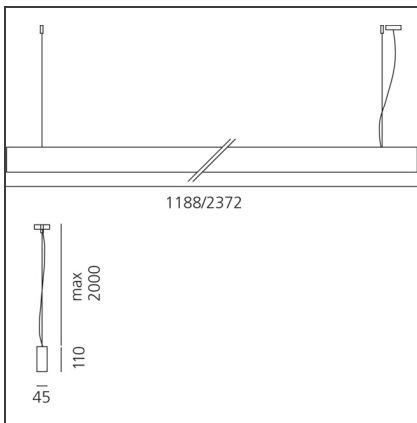

Algoritmo Stand-Alone - Suspension - LED diffused emission - Direct + indirect emission - 62W 3000K DALI - White

IP20  Dimmerable: 

DESIGN BY

Carlotta de Bevilacqua, Paola di Arianello

DESCRIPTION

Series of single units, preconfigured and complete for suspension-mounting, wall-mounting and ceiling-mounting. Body in extruded aluminium, painted white. Two lengths available: 1188 mm and 2372mm. LED version direct emission, diffused: LED monochromatic warm white (3000 K) and neutral white (4000 K). Power supply and light management system included, non dimmable or Dali-SwitchDim. Suspended version direct or double emission. Luminaires come complete with end caps, fixing brackets or suspension cables and optics. Compliant with standard EN60598-1 and other specific standards.

TECHNICAL DRAWINGS

FEATURES

Article Code:	M2911W21	Material:	Extruded Aluminium
Colour:	White	Series:	Indoor
Installation:	Suspension	Emission:	Direct/indirect
Environment:	Indoor		Diffused & Dark Light

DIMENSIONS

Length:	cm 118	Glow Wire Test:	650°
Width:	cm 4.5		
Height:	cm 11		
Weight:	kg 3.8		

INCLUDED SOURCES

Category:	LED	Color temperature (K):	3000K
Number:	1	Color Tolerance:	MacAdam 3SDCM
Watt:	62W	Service Life:	L70 (4K) 60500h
Type:	0		
Class:	A		

LUMINAIRE

Watt:	62W	Delivered lumens output (lm):	4436lm
		CCT:	3000K
		Efficiency:	59%
		Efficacy:	71.55lm/W
		CRI:	80
		Dimmable Typology:	Dali

Notes

Only direct emission is dimmable. Upper screen in PMMA included.