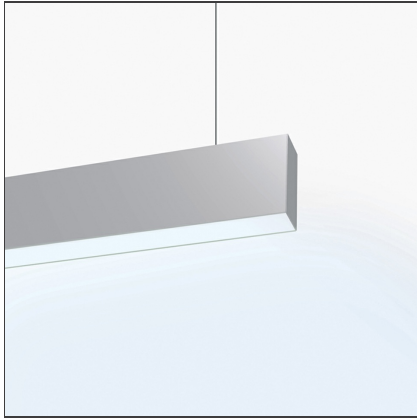

Algoritmo Stand-Alone - Suspension - LED diffused emission - Direct + indirect emission - 62W 3000K DALI - White

IP20  Dimmerable: 

DESIGN BY

Carlotta de Bevilacqua, Paola di Arianello

DESCRIPTION

Series of single units, preconfigured and complete for suspension-mounting, wall-mounting and ceiling-mounting. Body in extruded aluminium, painted white. Two lengths available: 1188 mm and 2372mm. LED version direct emission, diffused: LED monochromatic warm white (3000 K) and neutral white (4000 K). Power supply and light management system included, non dimmable or Dali-SwitchDim. Suspended version direct or double emission. Luminaires come complete with end caps, fixing brackets or suspension cables and optics. Compliant with standard EN60598-1 and other specific standards.

TECHNICAL DRAWINGS

FEATURES

Article Code:	M2911W21	Material:	Extruded Aluminium
Colour:	White	Series:	Indoor
Installation:	Suspension	Emission:	Direct/indirect
Environment:	Indoor		Diffused & Dark Light

DIMENSIONS

Length:	cm 118	Glow Wire Test:	650°
Width:	cm 4.5		
Height:	cm 11		
Weight:	kg 3.8		

INCLUDED SOURCES

Category:	LED	Color temperature (K):	3000K
Number:	1	Color Tolerance:	MacAdam 3SDCM
Watt:	62W	Service Life:	L70 (4K) 60500h
Type:	0		
Class:	A		