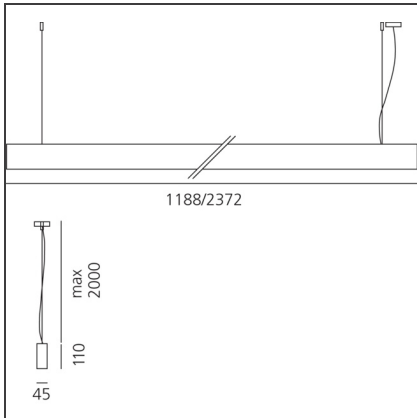

Algoritmo Stand-Alone - Suspension - LED diffused emission - Direct + indirect emission - 122W 3000K Non dimmable - White

IP20

DESIGN BY

Carlotta de Bevilacqua, Paola di Arianello

DESCRIPTION

Series of single units, preconfigured and complete for suspension-mounting, wall-mounting and ceiling-mounting. Body in extruded aluminium, painted white. Two lengths available: 1188 mm and 2372mm. LED version direct emission, diffused: LED monochromatic warm white (3000 K) and neutral white (4000 K). Power supply and light management system included, non dimmable or Dali-SwitchDim. Suspended version direct or double emission. Luminaires come complete with end caps, fixing brackets or suspension cables and optics. Compliant with standard EN60598-1 and other specific standards.

TECHNICAL DRAWINGS

FEATURES

Article Code:	M2913W20	Material:	Extruded Aluminium
Colour:	White	Series:	Indoor
Installation:	Suspension	Emission:	Direct/indirect
Environment:	Indoor		Diffused & Dark Light

DIMENSIONS

Length:	cm 237	Glow Wire Test:	850°
Width:	cm 4.5		
Height:	cm 11		
Weight:	kg 7.1		

INCLUDED SOURCES

Category:	LED	Color temperature (K):	3000K
Number:	1	Color Tolerance:	MacAdam 3SDCM
Watt:	122W	Service Life:	L70 (4K) 60500h
Type:	0		
Class:	A		