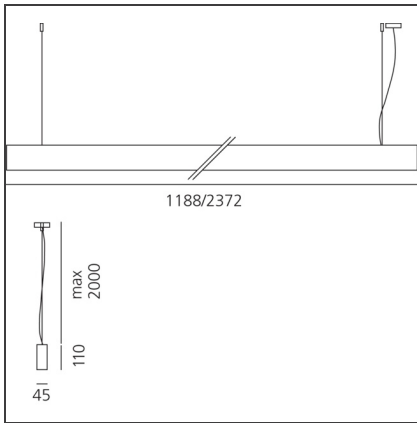

Algoritmo Stand-Alone - Suspension - LED diffused emission - Direct + indirect emission - 122W 3000K DALI - White

IP20  Dimmerable: 

DESIGN BY

Carlotta de Bevilacqua, Paola di Arianello

DESCRIPTION

Series of single units, preconfigured and complete for suspension-mounting, wall-mounting and ceiling-mounting. Body in extruded aluminium, painted white. Two lengths available: 1188 mm and 2372mm. LED version direct emission, diffused: LED monochromatic warm white (3000 K) and neutral white (4000 K). Power supply and light management system included, non dimmable or Dali-SwitchDim. Suspended version direct or double emission. Luminaires come complete with end caps, fixing brackets or suspension cables and optics. Compliant with standard EN60598-1 and other specific standards.

TECHNICAL DRAWINGS

FEATURES

Article Code:	M2913W21	Material:	Extruded Aluminium
Colour:	White	Series:	Indoor
Installation:	Suspension	Emission:	Direct/indirect
Environment:	Indoor		Diffused & Dark Light

DIMENSIONS

Length:	cm 237	Glow Wire Test:	650°
Width:	cm 4.5		
Height:	cm 11		
Weight:	kg 7.1		

INCLUDED SOURCES

Category:	LED	Color temperature (K):	3000K
Number:	1	Color Tolerance:	MacAdam 3SDCM
Watt:	122W	Service Life:	L70 (4K) 60500h
Type:	0		
Class:	A		

LUMINAIRE

Watt:	122W	Delivered lumens output (lm):	8872lm
		CCT:	3000K
		Efficiency:	59%
		Efficacy:	72.72lm/W
		CRI:	80
		Dimmable Typology:	Dali

Notes

Only direct emission is dimmable. Upper screen in PMMA included.