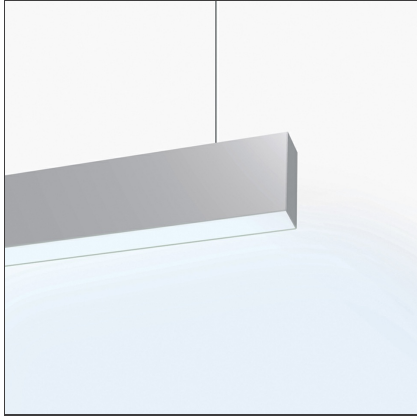

Algoritmo Stand-Alone - Suspension - LED diffused emission - Direct + indirect emission - 122W 3000K DALI - White

IP20  Dimmerable: 

DESIGN BY

Carlotta de Bevilacqua, Paola di Arianello

DESCRIPTION

Series of single units, preconfigured and complete for suspension-mounting, wall-mounting and ceiling-mounting. Body in extruded aluminium, painted white. Two lengths available: 1188 mm and 2372mm. LED version direct emission, diffused: LED monochromatic warm white (3000 K) and neutral white (4000 K). Power supply and light management system included, non dimmable or Dali-SwitchDim. Suspended version direct or double emission. Luminaires come complete with end caps, fixing brackets or suspension cables and optics. Compliant with standard EN60598-1 and other specific standards.

TECHNICAL DRAWINGS

FEATURES

Article Code:	M2913W21	Material:	Extruded Aluminium
Colour:	White	Series:	Indoor
Installation:	Suspension	Emission:	Direct/indirect
Environment:	Indoor		Diffused & Dark Light

DIMENSIONS

Length:	cm 237	Glow Wire Test:	650°
Width:	cm 4.5		
Height:	cm 11		
Weight:	kg 7.1		

INCLUDED SOURCES

Category:	LED	Color temperature (K):	3000K
Number:	1	Color Tolerance:	MacAdam 3SDCM
Watt:	122W	Service Life:	L70 (4K) 60500h
Type:	0		
Class:	A		

LUMINAIRE

Watt:	122W	Delivered lumens output (lm):	8872lm
		CCT:	3000K
		Efficiency:	59%
		Efficacy:	72.72lm/W
		CRI:	80
		Dimmable Typology:	Dali

Notes

Only direct emission is dimmable. Upper screen in PMMA included.