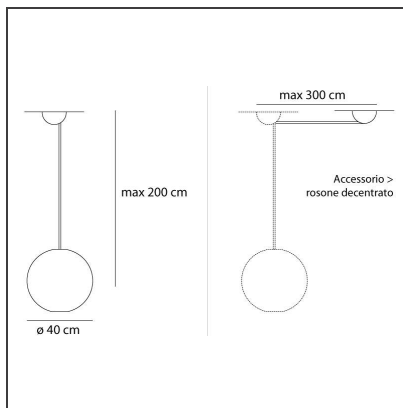

Aggregato Suspension Ø400 sfera

IP20    

Dimmerable: +  -

DESIGN BY

Enzo Mari, Giancarlo Fassina

DESCRIPTION

Ceiling rose in thermoplastic resin and metal, painted; sphere-shaped diffuser in methacrylate. Code structure: A033200 Code sphere-shaped diffuser: A089412

TECHNICAL DRAWINGS

FEATURES

Article Code:	A089412 A033200	Material:	Technopolymer, methacrylate
Colour:	White	Series:	Design
Installation:	Suspension	Area contract:	Residential
Environment:	Indoor	Emission:	Diffused

DIMENSIONS

Height:	cm 200	Glow Wire Test:	650
----------------	--------	------------------------	-----

NOT INCLUDED SOURCES

Category:	HALO	Color Rendering:	1a
Number:	1	Color temperature (K):	2900K
Watt:	77W		
Lbs:	A60		
Socket:	E27		
Duration (h):	1000h		