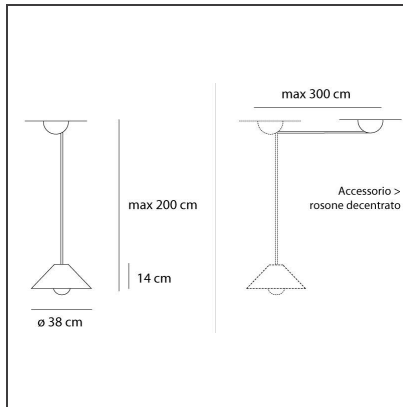

Aggregato Suspension Ø380 cono opalino

IP20    

Dimmerable: +  -

DESIGN BY

Enzo Mari, Giancarlo Fassina

DESCRIPTION

Ceiling rose in thermoplastic resin and metal, painted; cone-shaped diffuser in methacrylate. Code structure: A033200 Code cone-shaped diffuser: A089700

TECHNICAL DRAWINGS

FEATURES

Article Code:	A089700 A033200	Material:	Technopolymer, methacrylate
Colour:	White	Series:	Design
Installation:	Suspension	Area contract:	Residential
Environment:	Indoor	Emission:	Diffused

DIMENSIONS

Height:	cm 200	Glow Wire Test:	650
----------------	--------	------------------------	-----

NOT INCLUDED SOURCES

Category:	HALO	Color Rendering:	1a
Number:	1	Color temperature (K):	2900K
Watt:	77W		
Lbs:	A60		
Socket:	E27		
Duration (h):	1000h		