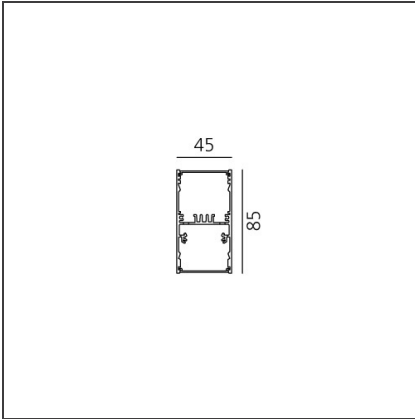

**A.39 Suspension/Ceiling - Direct Emission - 2368mm - 52° - 4000K -  
Undimmable - 6x4 Optics - White**

IP 20 

**DESIGN BY**

Carlotta de Bevilacqua

**DESCRIPTION**

**TECHNICAL DRAWINGS**

**FEATURES**

<b>Article Code:</b>	BH02901	<b>Series:</b>	Indoor
<b>Colour:</b>	White		
<b>Installation:</b>	Suspension, Ceiling		

**DIMENSIONS**

<b>Length:</b>	cm 237
<b>Width:</b>	cm 4.5
<b>Height:</b>	cm 8.5

**INCLUDED SOURCES**

<b>Category:</b>	LED	<b>Color temperature (K):</b>	4000K
<b>Number:</b>	1	<b>Color Tolerance:</b>	MacAdam 2SDCM
<b>Watt:</b>	80W	<b>Service Life:</b>	L90 (20K) 118000h
<b>Type:</b>	0		

**ACCESSORIES**

Louvre - 2368mm  
6x4 optics - white  
AE43001

Louvre - 2368mm  
6x4 optics black  
AE43004

A.39 - Mechanical  
joint including 1  
suspension cable  
AT09500

Angle louvre - 90°  
corner screen (on  
same plane) -  
White  
BH44001