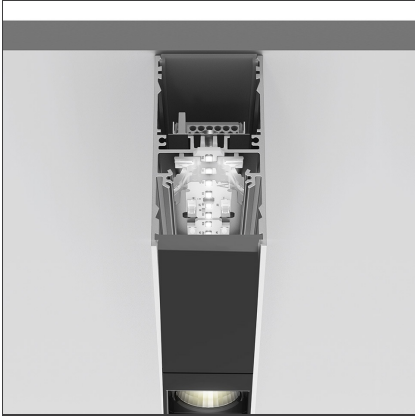

**A.39 Suspension/Ceiling - Direct Emission - 2368mm - 52° - 4000K -  
Undimmable - 6x4 Optics - White**

IP 20 

**DESIGN BY**

Carlotta de Bevilacqua

**DESCRIPTION**

**TECHNICAL DRAWINGS**

**FEATURES**

<b>Article Code:</b>	BH02901	<b>Series:</b>	Indoor
<b>Colour:</b>	White		
<b>Installation:</b>	Suspension, Ceiling		

**DIMENSIONS**

<b>Length:</b>	cm 237
<b>Width:</b>	cm 4.5
<b>Height:</b>	cm 8.5

**INCLUDED SOURCES**

<b>Category:</b>	LED	<b>Color temperature (K):</b>	4000K
<b>Number:</b>	1	<b>Color Tolerance:</b>	MacAdam 2SDCM
<b>Watt:</b>	80W	<b>Service Life:</b>	L90 (20K) 118000h
<b>Type:</b>	0		

**ACCESSORIES**

Louvre - 2368mm  
6x4 optics - white  
AE43001

Louvre - 2368mm  
6x4 optics black  
AE43004

A.39 - Mechanical  
joint including 1  
suspension cable  
AT09500

Angle louvre - 90°  
corner screen (on  
same plane) -  
White  
BH44001

A.39 - Ceiling  
bracket and  
mechanical joint  
AT09501

Angle louvre - 90°  
corner screen (on  
same plane) -  
Black  
BH44004

A.39 -  
Suspension/Ceiling  
- Corner (on same  
plane) - White  
BH35001