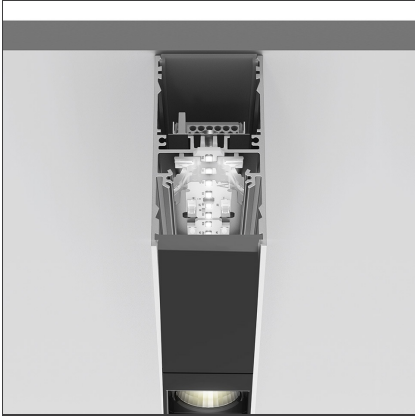

**A.39 Suspension/Ceiling - Direct Emission - 2368mm - 52° - 4000K - Dimmable DALI - 6x4 Optics - Silver**

IP 20  Dimmerable: +  -

**DESIGN BY**

Carlotta de Bevilacqua

**DESCRIPTION**

**TECHNICAL DRAWINGS**

**FEATURES**

<b>Article Code:</b>	BH03105	<b>Series:</b>	Indoor
<b>Colour:</b>	Silver		
<b>Installation:</b>	Suspension, Ceiling		

**DIMENSIONS**

<b>Length:</b>	cm 237
<b>Width:</b>	cm 4.5
<b>Height:</b>	cm 8.5

**LUMINAIRE**

<b>Watt:</b>	70W	<b>Delivered lumens output (lm):</b>	5128lm
		<b>CCT:</b>	4000K
		<b>Efficiency:</b>	73%
		<b>Efficacy:</b>	73.26lm/W
		<b>CRI:</b>	90
		<b>Dimmable Typology:</b>	Dali

**Notes**

Angle louvre - 90°  
corner screen (on  
same plane) -  
White  
BH44001

A.39 - Ceiling  
bracket and  
mechanical joint  
AT09501

Angle louvre - 90°  
corner screen (on  
same plane) -  
Black  
BH44004