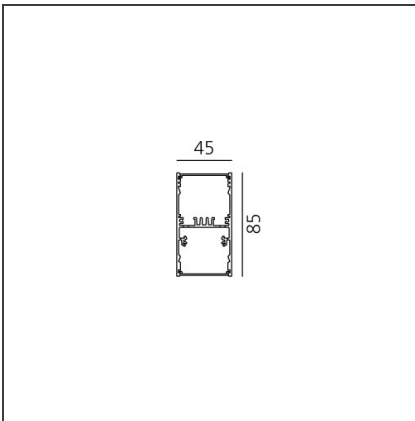

**A.39 Suspension/Ceiling - Direct Emission - 2368mm - 52° - 4000K - Dimmable DALI - 6x4 Optics - Silver**

IP 20  Dimmerable: +  -

**DESIGN BY**

Carlotta de Bevilacqua

**DESCRIPTION**

**TECHNICAL DRAWINGS**

**FEATURES**

<b>Article Code:</b>	BH03105	<b>Series:</b>	Indoor
<b>Colour:</b>	Silver		
<b>Installation:</b>	Suspension, Ceiling		

**DIMENSIONS**

<b>Length:</b>	cm 237
<b>Width:</b>	cm 4.5
<b>Height:</b>	cm 8.5

Angle louvre - 90°  
corner screen (on  
same plane) -  
White  
BH44001

A.39 - Ceiling  
bracket and  
mechanical joint  
AT09501

Angle louvre - 90°  
corner screen (on  
same plane) -  
Black  
BH44004